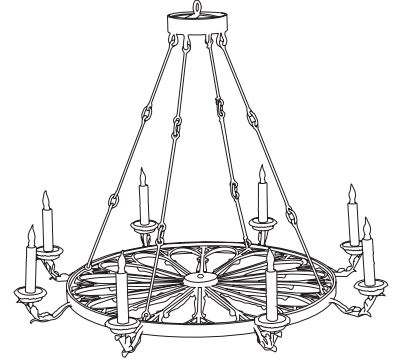

Standard Egg and Dart Chandelier