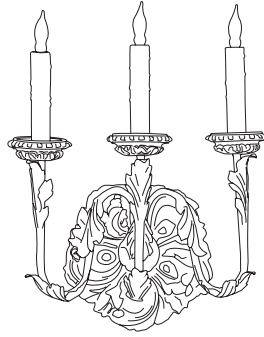

CUSTOM SUGGESTIONS

Standard