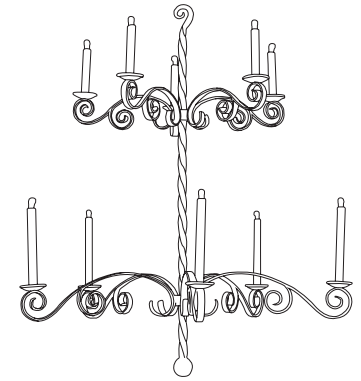

IATESTA
STUDIO

AUGUSTUS CHANDELIER - SIZE I

41-0510-I
37" Dia. x 23"H

IATESTA STUDIO

FURNITURE
LIGHTING
ACCESSORIES
TEXTILES

CUSTOM SUGGESTIONS

Standard

Standard Size II

AUGUSTUS CHANDELIER - SIZE I

41-0510-I

37" Dia. x 23"H

Finish: L206 / Ladew White

5 lights / candelabra sockets / max wattage 40W

UL Listed

Weight: 30 lbs

Custom sizes and finishes available