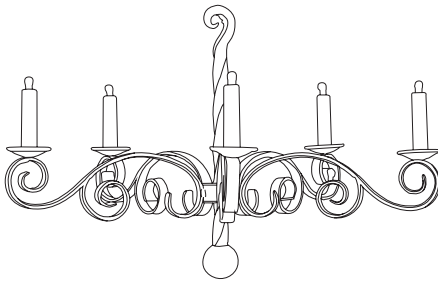

IATESTA
STUDIO

AUGUSTUS CHANDELIER - SIZE I

41-0510-I
37" Dia. x 23"H

IATESTA STUDIO

FURNITURE
LIGHTING
ACCESSORIES
TEXTILES

CUSTOM SUGGESTIONS

Standard

Standard Size II

AUGUSTUS CHANDELIER - SIZE I

41-0510-I

37" Dia. x 23"H

Finish: L206 / Ladew White

5 lights / candelabra sockets / max wattage 40W

UL Listed

Weight: 30 lbs

Custom sizes and finishes available