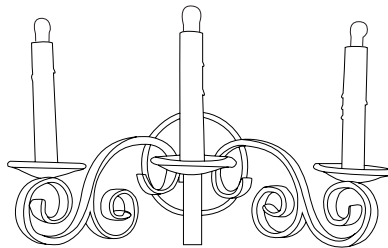

IATESTA
STUDIO

AUGUSTUS CHANDELIER - SIZE I

41-0510-I
37" Dia. x 23"H

IATESTA STUDIO

FURNITURE
LIGHTING
ACCESSORIES
TEXTILES

CUSTOM SUGGESTIONS

Standard

Standard Size II

AUGUSTUS CHANDELIER - SIZE I

41-0510-I

37" Dia. x 23"H

Finish: L206 / Ladew White

5 lights / candelabra sockets / max wattage 40W

UL Listed

Weight: 30 lbs

Custom sizes and finishes available