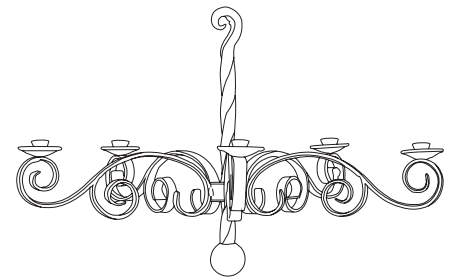

Un-electrified

Hand Made in Maryland
410.604.0360 (P)
410.604.0363 (F)
info@iatestastudio.com
iatestastudio.com

NOTE: Due to variations in printing, the colors shown here cannot absolutely represent true quality and hue. Prior to ordering, please confirm details of this tearsheet and reference finish samples available through your local showroom or sales representative. Line drawings are not drawn to scale.

AUGUSTUS CHANDELIER - SIZE I

41-0510-I

37" Dia. x 23"H

Finish: L206 / Ladew White

5 lights / candelabra sockets / max wattage 40W

UL Listed

Weight: 30 lbs

Custom sizes and finishes available

MADE
IN THE
U.S.A.

iatestastudio.com

All content © by Iatesta Studio