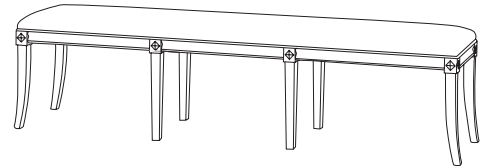

IATESTA
STUDIO

AVEDON BENCH

22-0306
60.75"W x 18.125"D x 20"H

IATESTA

FURNITURE
LIGHTING
ACCESSORIES
TEXTILES

STUDIO

Standard

As an occasional table

Remove legs

Add legs

As a mirror

Hand Made in Maryland
410.604.0360 (P)
410.604.0363 (F)
info@davidiatesta.com
davidiatesta.com

NOTE: Due to variations in printing, the colors shown here cannot absolutely represent true quality and hue. Prior to ordering, please confirm details of this tearsheet and reference finish samples available through your local showroom or sales representative. Line drawings are not drawn to scale.

AVEDON BENCH

22-0306

60.75"W x 18.125"D x 20"H

Species: Walnut

Finish: W212 / Whittman

COM: 2 yards based on 54"W plain goods

Custom sizes and finishes available

MADE
IN THE
U.S.A.