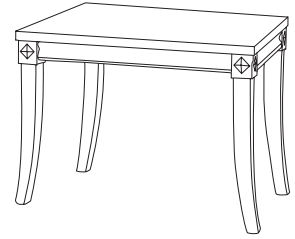

IATESTA
STUDIO

AVEDON BENCH

22-0306
60.75"W x 18.125"D x 20"H

IATESTA

FURNITURE
LIGHTING
ACCESSORIES
TEXTILES

STUDIO

Standard

As an occasional table

Remove legs

Add legs

As a mirror

Hand Made in Maryland
410.604.0360 (P)
410.604.0363 (F)
info@davidiatesta.com
davidiatesta.com

NOTE: Due to variations in printing, the colors shown here cannot absolutely represent true quality and hue. Prior to ordering, please confirm details of this tearsheet and reference finish samples available through your local showroom or sales representative. Line drawings are not drawn to scale.

AVEDON BENCH

22-0306

60.75"W x 18.125"D x 20"H

Species: Walnut

Finish: W212 / Whittman

COM: 2 yards based on 54"W plain goods

Custom sizes and finishes available

MADE
IN THE
U.S.A.