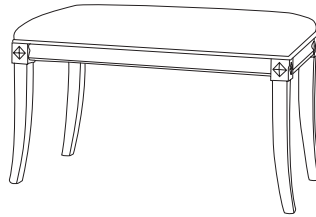

IATESTA
STUDIO

AVEDON BENCH

22-0306
60.75"W x 18.125"D x 20"H

IATESTA

FURNITURE
LIGHTING
ACCESSORIES
TEXTILES

STUDIO

Standard

As an occasional table

Remove legs

Add legs

As a mirror

Hand Made in Maryland
410.604.0360 (P)
410.604.0363 (F)
info@davidiatesta.com
davidiatesta.com

NOTE: Due to variations in printing, the colors shown here cannot absolutely represent true quality and hue. Prior to ordering, please confirm details of this tearsheet and reference finish samples available through your local showroom or sales representative. Line drawings are not drawn to scale.

AVEDON BENCH

22-0306

60.75"W x 18.125"D x 20"H

Species: Walnut

Finish: W212 / Whittman

COM: 2 yards based on 54"W plain goods

Custom sizes and finishes available

MADE
IN THE
U.S.A.