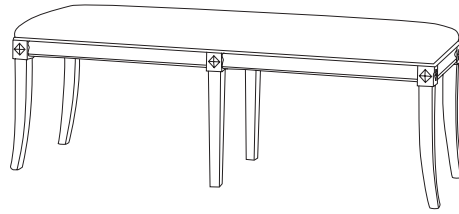

IATESTA
STUDIO

AVEDON BENCH

22-0306
60.75"W x 18.125"D x 20"H

IATESTA

FURNITURE
LIGHTING
ACCESSORIES
TEXTILES

STUDIO

Standard

As an occasional table

Remove legs

Add legs

As a mirror

Hand Made in Maryland
410.604.0360 (P)
410.604.0363 (F)
info@davidiatesta.com
davidiatesta.com

NOTE: Due to variations in printing, the colors shown here cannot absolutely represent true quality and hue. Prior to ordering, please confirm details of this tearsheet and reference finish samples available through your local showroom or sales representative. Line drawings are not drawn to scale.

AVEDON BENCH

22-0306

60.75"W x 18.125"D x 20"H

Species: Walnut

Finish: W212 / Whittman

COM: 2 yards based on 54"W plain goods

Custom sizes and finishes available

MADE
IN THE
U.S.A.