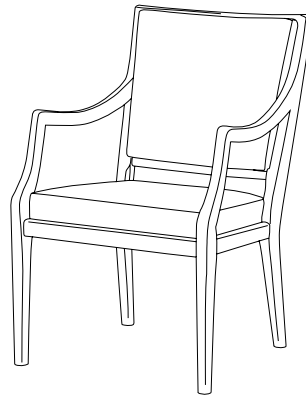

IATESTA
STUDIO

AVENUE CHAIR

21-0712-A
23"W x 27"D x 35"H

21-0712-S
23"W x 27"D x 35"H

IATESTA STUDIO

FURNITURE
LIGHTING
ACCESSORIES
TEXTILES

Standard Arm Chair

Standard Side Chair

AVENUE CHAIR

Arm Chair

21-0712-A
23"W x 27"D x 35"H
AH: 26.75" / SH: 18" / SD: 18.5"

Species: Ash
Finish: A306 / Gordes Gray
COL 45 square feet or COM 2.5 yards
Top stitched seat and back for COL
Custom finishes available

Side Chair

21-0712-S
23"W x 27"D x 35"H
SH: 18" / SD: 18.5"