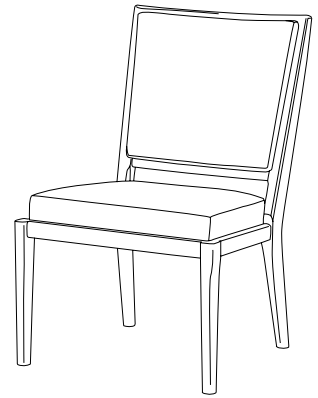

IATESTA
STUDIO

AVENUE CHAIR

21-0712-A
23"W x 27"D x 35"H

21-0712-S
23"W x 27"D x 35"H

IATESTA STUDIO

FURNITURE
LIGHTING
ACCESSORIES
TEXTILES

Standard Arm Chair

Standard Side Chair

AVENUE CHAIR

Arm Chair

21-0712-A
23"W x 27"D x 35"H
AH: 26.75" / SH: 18" / SD: 18.5"

Species: Ash
Finish: A306 / Gordes Gray
COL 45 square feet or COM 2.5 yards
Top stitched seat and back for COL
Custom finishes available

Side Chair

21-0712-S
23"W x 27"D x 35"H
SH: 18" / SD: 18.5"