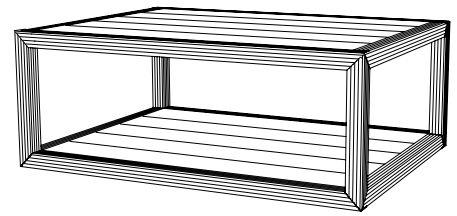

IATESTA
STUDIO

BALDWIN COFFEE TABLE – SIZE I

15-0122-I
42"W x 42"D x 18"H

IATESTA FURNITURE
STUDIO LIGHTING
ACCESSORIES
TEXTILES

CUSTOM SUGGESTIONS

Standard

Standard Size II

Eliminate shelf

With a raised shelf

Standard Console

Standard Canopy Bed

Hand Made in Maryland
410.604.0360 (P)
410.604.0363 (F)
info@iatestastudio.com
iatestastudio.com

NOTE: Due to variations in printing, the colors shown here cannot absolutely represent true quality and hue. Prior to ordering, please confirm details of this tearsheet and reference finish samples available through your local showroom or sales representative. Line drawings are not drawn to scale.

BALDWIN COFFEE TABLE – SIZE I

Design Frank Babb Randolph

15-0122-I

42"W x 42"D x 18"H

Species: Oak

Finish: O305 / Cerused Oak

Top & Shelf: V-groove planks

One shelf located on the floor