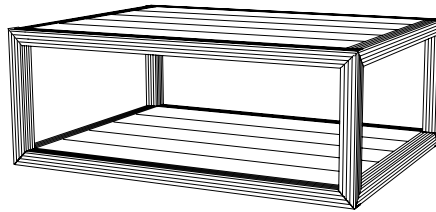

IATESTA
STUDIO

BALDWIN COFFEE TABLE – SIZE II

15-0122-II
48"W x 36"D x 18"H

IATESTA FURNITURE
STUDIO LIGHTING
ACCESSORIES
TEXTILES

CUSTOM SUGGESTIONS

Standard

Standard Size I

Eliminate shelf

With a raised shelf

Standard Console

Standard Canopy Bed

Hand Made in Maryland
410.604.0360 (P)
410.604.0363 (F)
info@iatestastudio.com
iatestastudio.com

NOTE: Due to variations in printing, the colors shown here cannot absolutely represent true quality and hue. Prior to ordering, please confirm details of this tearsheet and reference finish samples available through your local showroom or sales representative. Line drawings are not drawn to scale.

BALDWIN COFFEE TABLE – SIZE II

Design Frank Babb Randolph

15-0122-II

48"W x 36"D x 18"H

Species: Oak

Finish: O307 / Desert Oak

Top & Shelf: V-groove planks

One shelf located on the floor