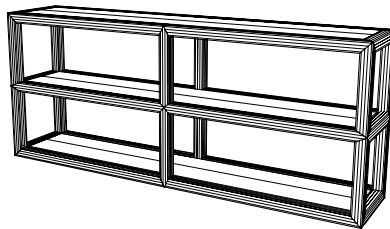

IATESTA  
STUDIO

BALDWIN CONSOLE

13-0120  
60"W x 18"D x 32"H

CUSTOM SUGGESTIONS

Standard

Standard Coffee Table Size II

Eliminate shelf

Standard Etagere

With six legs

Standard Canopy Bed

H Made in Maryland  
410.604.0360 (P)  
410.604.0363 (F)  
info@iatestastudio.com  
iatestastudio.com

**NOTE:** Due to variations in printing, the colors shown here cannot absolutely represent true quality and hue. Prior to ordering, please confirm details of this tearsheet and reference finish samples available through your local showroom or sales representative. Line drawings are not drawn to scale.

BALDWIN CONSOLE

Design Frank Babb Randolph

13-0120

60"W x 18"D x 32"H

Species: Oak

Finish: O307 / Desert Oak

Top and two shelves with V-groove planks

Piece finished to float in a room