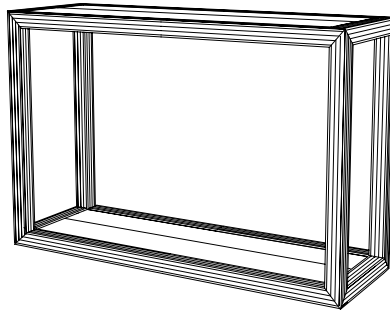

IATESTA  
STUDIO

BALDWIN CONSOLE

13-0120  
60"W x 18"D x 32"H

CUSTOM SUGGESTIONS

Standard

Standard Coffee Table Size II

Eliminate shelf

Standard Etagere

With six legs

Standard Canopy Bed

H Made in Maryland  
410.604.0360 (P)  
410.604.0363 (F)  
info@iatestastudio.com  
iatestastudio.com

**NOTE:** Due to variations in printing, the colors shown here cannot absolutely represent true quality and hue. Prior to ordering, please confirm details of this tearsheet and reference finish samples available through your local showroom or sales representative. Line drawings are not drawn to scale.

BALDWIN CONSOLE

Design Frank Babb Randolph

13-0120

60"W x 18"D x 32"H

Species: Oak

Finish: O307 / Desert Oak

Top and two shelves with V-groove planks

Piece finished to float in a room