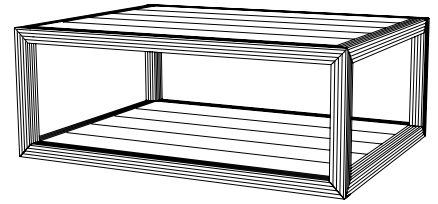

IATESTA  
STUDIO

BALDWIN CONSOLE

13-0120  
60"W x 18"D x 32"H

CUSTOM SUGGESTIONS

Standard

Standard Coffee Table Size II

Eliminate shelf

Standard Etagere

With six legs

Standard Canopy Bed

H Made in Maryland  
410.604.0360 (P)  
410.604.0363 (F)  
info@iatestastudio.com  
iatestastudio.com

**NOTE:** Due to variations in printing, the colors shown here cannot absolutely represent true quality and hue. Prior to ordering, please confirm details of this tearsheet and reference finish samples available through your local showroom or sales representative. Line drawings are not drawn to scale.

BALDWIN CONSOLE

Design Frank Babb Randolph

13-0120

60"W x 18"D x 32"H

Species: Oak

Finish: O307 / Desert Oak

Top and two shelves with V-groove planks

Piece finished to float in a room