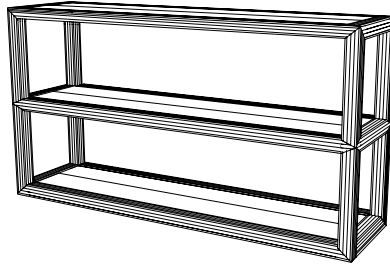

IATESTA  
STUDIO

BALDWIN CONSOLE

13-0120  
60"W x 18"D x 32"H

CUSTOM SUGGESTIONS

Standard

Standard Coffee Table Size II

Eliminate shelf

Standard Etagere

With six legs

Standard Canopy Bed

H Made in Maryland  
410.604.0360 (P)  
410.604.0363 (F)  
info@iatestastudio.com  
iatestastudio.com

**NOTE:** Due to variations in printing, the colors shown here cannot absolutely represent true quality and hue. Prior to ordering, please confirm details of this tearsheet and reference finish samples available through your local showroom or sales representative. Line drawings are not drawn to scale.

BALDWIN CONSOLE

Design Frank Babb Randolph

13-0120

60"W x 18"D x 32"H

Species: Oak

Finish: O307 / Desert Oak

Top and two shelves with V-groove planks

Piece finished to float in a room