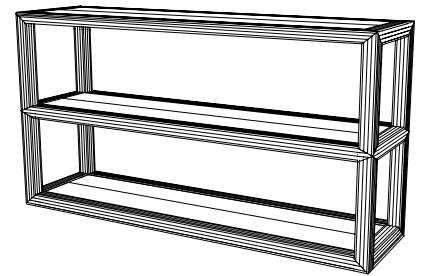

IATESTA
STUDIO

BALDWIN ETAGERE

34-0820
48"W x 16"D x 92.125"H

IATESTA STUDIO

FURNITURE
LIGHTING
ACCESSORIES
TEXTILES

CUSTOM SUGGESTIONS

Standard

Standard Canopy Bed

For a TV

Standard Console

With doors

Standard Coffee Table Size II

Hand Made in Maryland
410.604.0360 (P)
410.604.0363 (F)
info@iatestastudio.com
iatestastudio.com

NOTE: Due to variations in printing, the colors shown here cannot absolutely represent true quality and hue. Prior to ordering, please confirm details of this tearsheet and reference finish samples available through your local showroom or sales representative. Line drawings are not drawn to scale.

Baldwin Etagere

Design Frank Babb Randolph
34-0820
48"W x 16"D x 92.125"H

Species: Painted

Finish: PF103 / Parisian White

Five fixed shelves + top with V-groove planks

Finished to float in a room

Custom sizes and finishes available