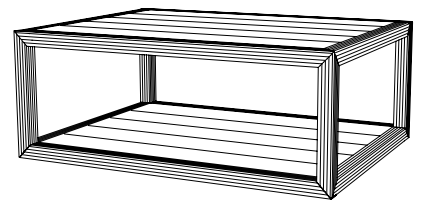

IATESTA
STUDIO

BALDWIN ETAGERE

34-0820
48"W x 16"D x 92.125"H

IATESTA STUDIO

FURNITURE
LIGHTING
ACCESSORIES
TEXTILES

CUSTOM SUGGESTIONS

Standard

Standard Canopy Bed

For a TV

Standard Console

With doors

Standard Coffee Table Size II

Hand Made in Maryland
410.604.0360 (P)
410.604.0363 (F)
info@iatestastudio.com
iatestastudio.com

NOTE: Due to variations in printing, the colors shown here cannot absolutely represent true quality and hue. Prior to ordering, please confirm details of this tearsheet and reference finish samples available through your local showroom or sales representative. Line drawings are not drawn to scale.

Baldwin Etagere

Design Frank Babb Randolph
34-0820
48"W x 16"D x 92.125"H

Species: Painted

Finish: PF103 / Parisian White

Five fixed shelves + top with V-groove planks

Finished to float in a room

Custom sizes and finishes available