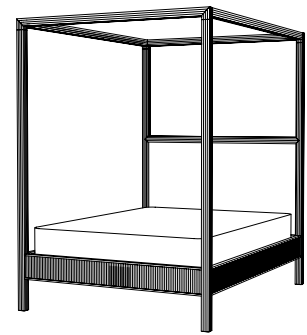

IATESTA
STUDIO

BALDWIN ETAGERE

34-0820
48"W x 16"D x 92.125"H

IATESTA STUDIO

FURNITURE
LIGHTING
ACCESSORIES
TEXTILES

CUSTOM SUGGESTIONS

Standard

Standard Canopy Bed

For a TV

Standard Console

With doors

Standard Coffee Table Size II

Hand Made in Maryland
410.604.0360 (P)
410.604.0363 (F)
info@iatestastudio.com
iatestastudio.com

NOTE: Due to variations in printing, the colors shown here cannot absolutely represent true quality and hue. Prior to ordering, please confirm details of this tearsheet and reference finish samples available through your local showroom or sales representative. Line drawings are not drawn to scale.

Baldwin Etagere

Design Frank Babb Randolph
34-0820
48"W x 16"D x 92.125"H

Species: Painted

Finish: PF103 / Parisian White

Five fixed shelves + top with V-groove planks

Finished to float in a room

Custom sizes and finishes available