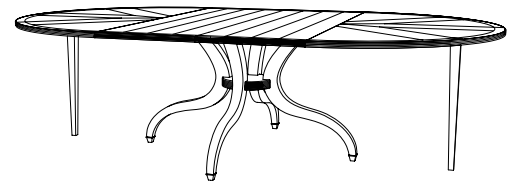

IATESTA
STUDIO

BENNETT TABLE – SIZE I

11-0304-I
64" Dia. x 30"H

IATESTA STUDIO

FURNITURE
LIGHTING
ACCESSORIES
TEXTILES

CUSTOM SUGGESTIONS

Standard

Standard Size II

Standard Size III

With a simplified top

Standard Gately Dining Table

With two leaves

Hand Made in Maryland
410.604.0360 (P)
410.604.0363 (F)
info@iatestastudio.com
iatestastudio.com

NOTE: Due to variations in printing, the colors shown here cannot absolutely represent true quality and hue. Prior to ordering, please confirm details of this tearsheet and reference finish samples available through your local showroom or sales representative. Line drawings are not drawn to scale.

BENNETT TABLE – SIZE I

11-0304-I

64" Dia. x 30"H

Species: Walnut

Finish: W211 / Lochleven

Top: Inset parquet in pie-cut /picket pattern with heaved distress

Legs: Antiqued brass casters

Clearance under top: 29"