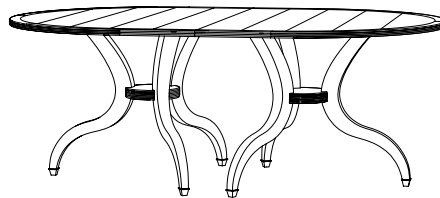

IATESTA
STUDIO

BENNETT TABLE – SIZE I

11-0304-I
64" Dia. x 30"H

IATESTA STUDIO

FURNITURE
LIGHTING
ACCESSORIES
TEXTILES

CUSTOM SUGGESTIONS

Standard

Standard Size II

Standard Size III

With a simplified top

Standard Gately Dining Table

With two leaves

Hand Made in Maryland
410.604.0360 (P)
410.604.0363 (F)
info@iatestastudio.com
iatestastudio.com

NOTE: Due to variations in printing, the colors shown here cannot absolutely represent true quality and hue. Prior to ordering, please confirm details of this tearsheet and reference finish samples available through your local showroom or sales representative. Line drawings are not drawn to scale.

BENNETT TABLE – SIZE I

11-0304-I

64" Dia. x 30"H

Species: Walnut

Finish: W211 / Lochleven

Top: Inset parquet in pie-cut /picket pattern with heaved distress

Legs: Antiqued brass casters

Clearance under top: 29"