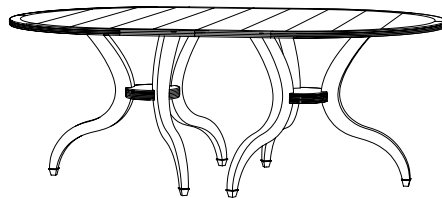

IATESTA
STUDIO

BENNETT TABLE – SIZE II

11-0304-II
72" Dia. x 30"H

CUSTOM SUGGESTIONS

Standard

Standard Size I

Standard Size III

With a simplified top

Standard Gately Dining Table

With two leaves

Hand Made in Maryland
410.604.0360 (P)
410.604.0363 (F)
info@iatestastudio.com
iatestastudio.com

NOTE: Due to variations in printing, the colors shown here cannot absolutely represent true quality and hue. Prior to ordering, please confirm details of this tearsheet and reference finish samples available through your local showroom or sales representative. Line drawings are not drawn to scale.

BENNETT TABLE – SIZE II

11-0304-II

72" Dia. x 30"H

Species: Butter Walnut

Finish: BW301 / Weatherly

Top: Inset parquet in pie-cut /picket pattern with heaved distress

Legs: Antiqued brass casters

Clearance under top: 29"