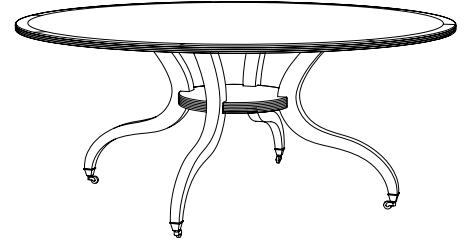

IATESTA
STUDIO

BENNETT TABLE – SIZE II

11-0304-II
72" Dia. x 30"H

CUSTOM SUGGESTIONS

Standard

Standard Size I

Standard Size III

With a simplified top

Standard Gately Dining Table

With two leaves

Hand Made in Maryland
410.604.0360 (P)
410.604.0363 (F)
info@iatestastudio.com
iatestastudio.com

NOTE: Due to variations in printing, the colors shown here cannot absolutely represent true quality and hue. Prior to ordering, please confirm details of this tearsheet and reference finish samples available through your local showroom or sales representative. Line drawings are not drawn to scale.

BENNETT TABLE – SIZE II

11-0304-II

72" Dia. x 30"H

Species: Butter Walnut

Finish: BW301 / Weatherly

Top: Inset parquet in pie-cut /picket pattern with heaved distress

Legs: Antiqued brass casters

Clearance under top: 29"