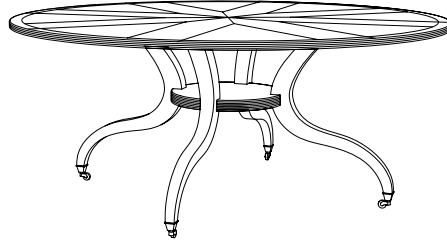

IATESTA
STUDIO

BENNETT TABLE – SIZE II

11-0304-II
72" Dia. x 30"H

CUSTOM SUGGESTIONS

Standard

Standard Size I

Standard Size III

With a simplified top

Standard Gately Dining Table

With two leaves

Hand Made in Maryland
410.604.0360 (P)
410.604.0363 (F)
info@iatestastudio.com
iatestastudio.com

NOTE: Due to variations in printing, the colors shown here cannot absolutely represent true quality and hue. Prior to ordering, please confirm details of this tearsheet and reference finish samples available through your local showroom or sales representative. Line drawings are not drawn to scale.

BENNETT TABLE – SIZE II

11-0304-II

72" Dia. x 30"H

Species: Butter Walnut

Finish: BW301 / Weatherly

Top: Inset parquet in pie-cut /picket pattern with heaved distress

Legs: Antiqued brass casters

Clearance under top: 29"