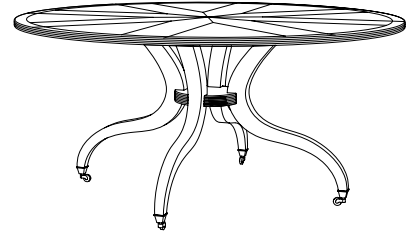

IATESTA
STUDIO

BENNETT TABLE – SIZE II

11-0304-II
72" Dia. x 30"H

CUSTOM SUGGESTIONS

Standard

Standard Size I

Standard Size III

With a simplified top

Standard Gately Dining Table

With two leaves

Hand Made in Maryland
410.604.0360 (P)
410.604.0363 (F)
info@iatestastudio.com
iatestastudio.com

NOTE: Due to variations in printing, the colors shown here cannot absolutely represent true quality and hue. Prior to ordering, please confirm details of this tearsheet and reference finish samples available through your local showroom or sales representative. Line drawings are not drawn to scale.

BENNETT TABLE – SIZE II

11-0304-II

72" Dia. x 30"H

Species: Butter Walnut

Finish: BW301 / Weatherly

Top: Inset parquet in pie-cut /picket pattern with heaved distress

Legs: Antiqued brass casters

Clearance under top: 29"