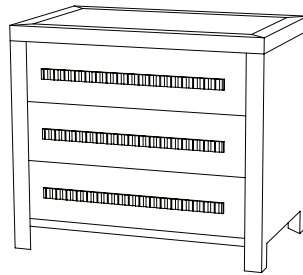

IATESTA  
STUDIO

BORDEN CHEST - SIZE I

32-1405-I  
32"W x 20"D x 28"H

## CUSTOM SUGGESTIONS

Standard

Standard Size II

With three drawers

With two doors

With one drawer

Standard Borden Dresser

Hand Made in Maryland  
410.604.0360 (P)  
410.604.0363 (F)  
info@iatestastudio.com  
iatestastudio.com

## BORDEN CHEST - SIZE I

Design Staash\Quinn

32-1405-I

32"W x 20"D x 28"H

Species: White Oak

Finish: O308 / French Oak

Ridged steel hardware: Antique Nickel Plate

One open shelf