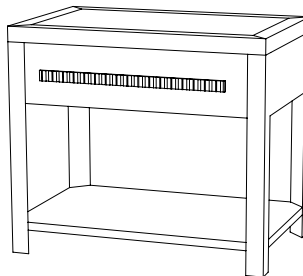

IATESTA  
STUDIO

BORDEN CHEST - SIZE I

32-1405-I  
32"W x 20"D x 28"H

## CUSTOM SUGGESTIONS

Standard

Standard Size II

With three drawers

With two doors

With one drawer

Standard Borden Dresser

Hand Made in Maryland  
410.604.0360 (P)  
410.604.0363 (F)  
info@iatestastudio.com  
iatestastudio.com

## BORDEN CHEST - SIZE I

Design Staash\Quinn

32-1405-I

32"W x 20"D x 28"H

Species: White Oak

Finish: O308 / French Oak

Ridged steel hardware: Antique Nickel Plate

One open shelf