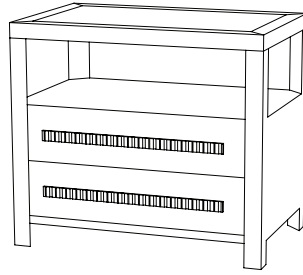

IATESTA STUDIO

FURNITURE
LIGHTING
ACCESSORIES
TEXTILES

CUSTOM SUGGESTIONS

Standard