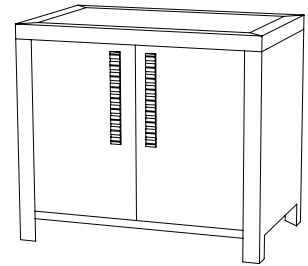

IATESTA  
STUDIO

BORDEN CHEST - SIZE I

32-1405-I  
32"W x 20"D x 28"H

## CUSTOM SUGGESTIONS

Standard

Standard Size II

With three drawers

With two doors

With one drawer

Standard Borden Dresser

Hand Made in Maryland  
410.604.0360 (P)  
410.604.0363 (F)  
info@iatestastudio.com  
iatestastudio.com

## BORDEN CHEST - SIZE I

Design Staash\Quinn

32-1405-I

32"W x 20"D x 28"H

Species: White Oak

Finish: O308 / French Oak

Ridged steel hardware: Antique Nickel Plate

One open shelf