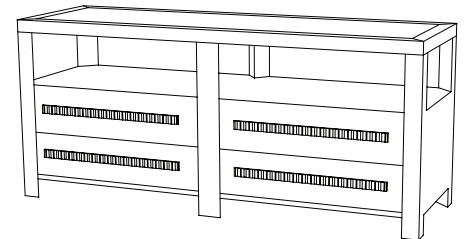

IATESTA  
STUDIO

BORDEN CHEST - SIZE I

32-1405-I  
32"W x 20"D x 28"H

## CUSTOM SUGGESTIONS

Standard

Standard Size II

With three drawers

With two doors

With one drawer

Standard Borden Dresser

Hand Made in Maryland  
410.604.0360 (P)  
410.604.0363 (F)  
info@iatestastudio.com  
iatestastudio.com

## BORDEN CHEST - SIZE I

Design Staash\Quinn

32-1405-I

32"W x 20"D x 28"H

Species: White Oak

Finish: O308 / French Oak

Ridged steel hardware: Antique Nickel Plate

One open shelf