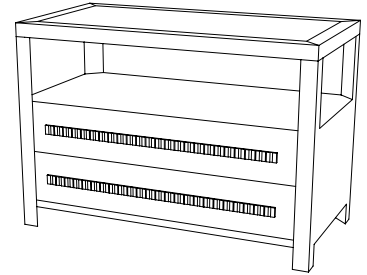

Standard Size II