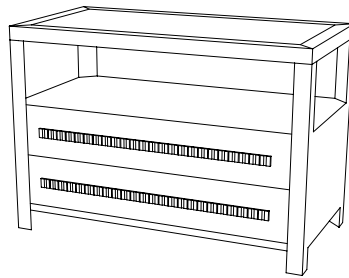

IATESTA

FURNITURE
LIGHTING
ACCESSORIES
TEXTILES

STUDIO

CUSTOM SUGGESTIONS

Standard