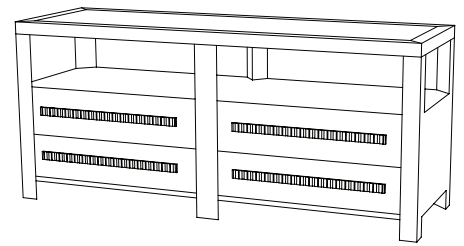

## CUSTOM SUGGESTIONS

Standard

Standard Size I

With three drawers

With two doors

With one drawer

Standard Borden Dresser

## BORDEN CHEST - SIZE II

Design Staash\Quinn

32-1405-II

42"W x 21"D x 29"H

Species: White Oak

Finish: O308 / French Oak

Ridged steel hardware: Antique Nickel Plate

One open shelf