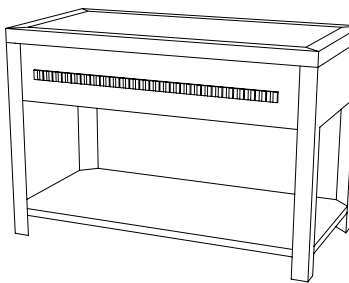

## CUSTOM SUGGESTIONS

Standard

Standard Size I

With three drawers

With two doors

With one drawer

Standard Borden Dresser

## BORDEN CHEST - SIZE II

Design Staash\Quinn

32-1405-II

42"W x 21"D x 29"H

Species: White Oak

Finish: O308 / French Oak

Ridged steel hardware: Antique Nickel Plate

One open shelf