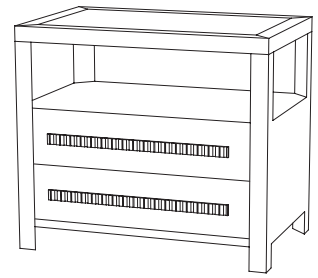

Standard Size I