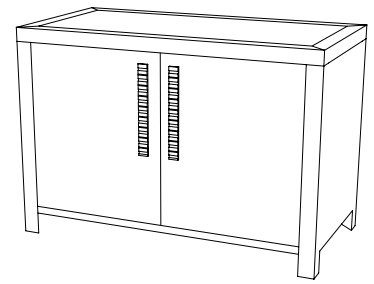

## CUSTOM SUGGESTIONS

Standard

Standard Size I

With three drawers

With two doors

With one drawer

Standard Borden Dresser

## BORDEN CHEST - SIZE II

Design Staash\Quinn

32-1405-II

42"W x 21"D x 29"H

Species: White Oak

Finish: O308 / French Oak

Ridged steel hardware: Antique Nickel Plate

One open shelf