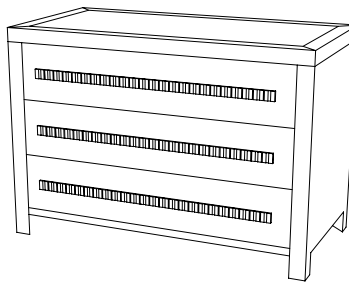

## CUSTOM SUGGESTIONS

Standard

Standard Size I

With three drawers

With two doors

With one drawer

Standard Borden Dresser

## BORDEN CHEST - SIZE II

Design Staash\Quinn

32-1405-II

42"W x 21"D x 29"H

Species: White Oak

Finish: O308 / French Oak

Ridged steel hardware: Antique Nickel Plate

One open shelf