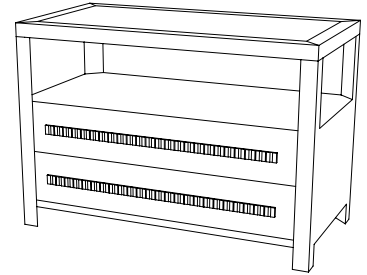

IATESTA
STUDIO

BORDEN CHEST - SIZE I

32-1405-I
32"W x 20"D x 28"H

IATESTA STUDIO

FURNITURE
LIGHTING
ACCESSORIES
TEXTILES

CUSTOM SUGGESTIONS

Standard

Standard Size II

With three drawers

With two doors

With one drawer

Standard Borden Dresser

Hand Made in Maryland
410.604.0360 (P)
410.604.0363 (F)
info@iatestastudio.com
iatestastudio.com

NOTE: Due to variations in printing, the colors shown here cannot absolutely represent true quality and hue. Prior to ordering, please confirm details of this tearsheet and reference finish samples available through your local showroom or sales representative. Line drawings are not drawn to scale.

BORDEN CHEST - SIZE I

Design Staash\Quinn

32-1405-I

32"W x 20"D x 28"H

Species: Red Oak

Finish: O307 / Desert Oak

Ridged steel hardware: T213 / Rivoli Bronze

One open shelf