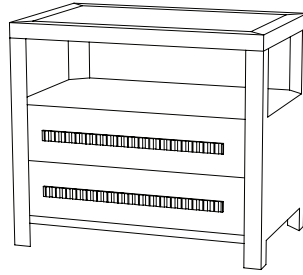

IATESTA
STUDIO

BORDEN CHEST - SIZE I

32-1405-I
32"W x 20"D x 28"H

IATESTA STUDIO

FURNITURE
LIGHTING
ACCESSORIES
TEXTILES

CUSTOM SUGGESTIONS

Standard

Standard Size II

With three drawers

With two doors

With one drawer

Standard Borden Dresser

Hand Made in Maryland
410.604.0360 (P)
410.604.0363 (F)
info@iatestastudio.com
iatestastudio.com

NOTE: Due to variations in printing, the colors shown here cannot absolutely represent true quality and hue. Prior to ordering, please confirm details of this tearsheet and reference finish samples available through your local showroom or sales representative. Line drawings are not drawn to scale.

BORDEN CHEST - SIZE I

Design Staash\Quinn

32-1405-I

32"W x 20"D x 28"H

Species: Red Oak

Finish: O307 / Desert Oak

Ridged steel hardware: T213 / Rivoli Bronze

One open shelf