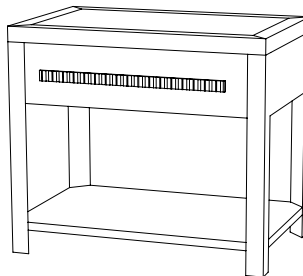

IATESTA
STUDIO

BORDEN CHEST - SIZE I

32-1405-I
32"W x 20"D x 28"H

IATESTA STUDIO

FURNITURE
LIGHTING
ACCESSORIES
TEXTILES

CUSTOM SUGGESTIONS

Standard

Standard Size II

With three drawers

With two doors

With one drawer

Standard Borden Dresser

Hand Made in Maryland
410.604.0360 (P)
410.604.0363 (F)
info@iatestastudio.com
iatestastudio.com

NOTE: Due to variations in printing, the colors shown here cannot absolutely represent true quality and hue. Prior to ordering, please confirm details of this tearsheet and reference finish samples available through your local showroom or sales representative. Line drawings are not drawn to scale.

BORDEN CHEST - SIZE I

Design Staash\Quinn

32-1405-I

32"W x 20"D x 28"H

Species: Red Oak

Finish: O307 / Desert Oak

Ridged steel hardware: T213 / Rivoli Bronze

One open shelf