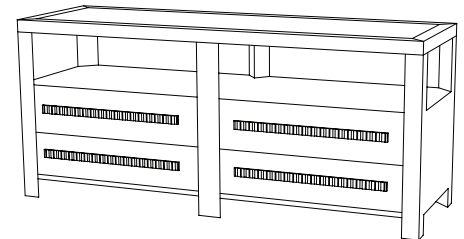

IATESTA
STUDIO

BORDEN CHEST - SIZE I

32-1405-I
32"W x 20"D x 28"H

IATESTA STUDIO

FURNITURE
LIGHTING
ACCESSORIES
TEXTILES

CUSTOM SUGGESTIONS

Standard

Standard Size II

With three drawers

With two doors

With one drawer

Standard Borden Dresser

Hand Made in Maryland
410.604.0360 (P)
410.604.0363 (F)
info@iatestastudio.com
iatestastudio.com

NOTE: Due to variations in printing, the colors shown here cannot absolutely represent true quality and hue. Prior to ordering, please confirm details of this tearsheet and reference finish samples available through your local showroom or sales representative. Line drawings are not drawn to scale.

BORDEN CHEST - SIZE I

Design Staash\Quinn

32-1405-I

32"W x 20"D x 28"H

Species: Red Oak

Finish: O307 / Desert Oak

Ridged steel hardware: T213 / Rivoli Bronze

One open shelf