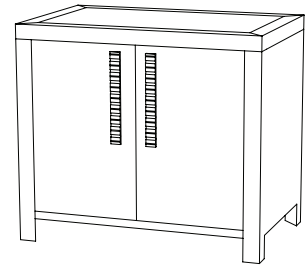

IATESTA
STUDIO

BORDEN CHEST - SIZE I

32-1405-I
32"W x 20"D x 28"H

IATESTA STUDIO

FURNITURE
LIGHTING
ACCESSORIES
TEXTILES

CUSTOM SUGGESTIONS

Standard

Standard Size II

With three drawers

With two doors

With one drawer

Standard Borden Dresser

Hand Made in Maryland
410.604.0360 (P)
410.604.0363 (F)
info@iatestastudio.com
iatestastudio.com

NOTE: Due to variations in printing, the colors shown here cannot absolutely represent true quality and hue. Prior to ordering, please confirm details of this tearsheet and reference finish samples available through your local showroom or sales representative. Line drawings are not drawn to scale.

BORDEN CHEST - SIZE I

Design Staash\Quinn

32-1405-I

32"W x 20"D x 28"H

Species: Red Oak

Finish: O307 / Desert Oak

Ridged steel hardware: T213 / Rivoli Bronze

One open shelf