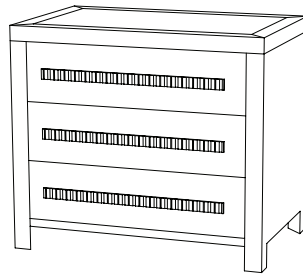

IATESTA
STUDIO

BORDEN CHEST - SIZE I

32-1405-I
32"W x 20"D x 28"H

IATESTA STUDIO

FURNITURE
LIGHTING
ACCESSORIES
TEXTILES

CUSTOM SUGGESTIONS

Standard

Standard Size II

With three drawers

With two doors

With one drawer

Standard Borden Dresser

Hand Made in Maryland
410.604.0360 (P)
410.604.0363 (F)
info@iatestastudio.com
iatestastudio.com

NOTE: Due to variations in printing, the colors shown here cannot absolutely represent true quality and hue. Prior to ordering, please confirm details of this tearsheet and reference finish samples available through your local showroom or sales representative. Line drawings are not drawn to scale.

BORDEN CHEST - SIZE I

Design Staash\Quinn

32-1405-I

32"W x 20"D x 28"H

Species: Red Oak

Finish: O307 / Desert Oak

Ridged steel hardware: T213 / Rivoli Bronze

One open shelf