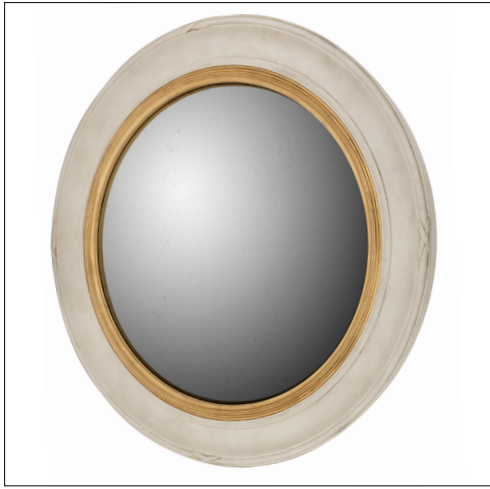

IATESTA
STUDIO

BRADLEY MIRROR - SIZE II

51-1011-II
47" Dia. x 3.5"D

IATESTA FURNITURE
STUDIO LIGHTING
ACCESSORIES
TEXTILES

CUSTOM SUGGESTIONS

Standard

Standard Size I

As a square

BRADLEY MIRROR - SIZE II

51-1011-II
47" Dia. x 3.5"D
Species: Painted
Finish As Shown: Antiqued Lacquer
Accent As Shown: Gilded
Mirror: Convex - Lightly Antiqued
Weight: 45lbs
Custom sizes and finishes available