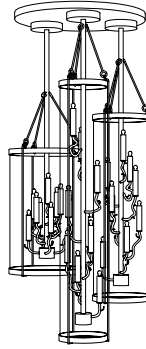

IATESTA
STUDIO

BRINDELLE TRIPLE PENDANT

41-1112
34" Dia. x 63"H

IATESTA FURNITURE LIGHTING ACCESSORIES TEXTILES STUDIO

CUSTOM SUGGESTIONS

Standard

Standard Brindelle Pendant Size I

Standard Brindelle Pendant Size II

Standard Brindelle Pendant Size III

Standard Brindelle Wall Lantern

As a sconce v.1

Hand Made in Maryland
410.604.0360 (P)
410.604.0363 (F)
info@iatestastudio.com
iatestastudio.com

NOTE: Due to variations in printing, the colors shown here cannot absolutely represent true quality and hue. Prior to ordering, please confirm details of this tearsheet and reference finish samples available through your local showroom or sales representative. Line drawings are not drawn to scale.

BRINDELLE TRIPLE PENDANT

41-1112

34" Dia. x 63"H

Finish: L305 / Rouen Silver

27 lights / candelabra sockets / max wattage 40W

UL Listed

Weight: 175 lbs

Custom sizes and finishes available