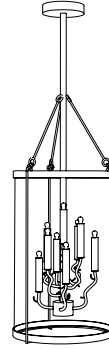

IATESTA
STUDIO

BRINDELLE TRIPLE PENDANT

41-1112
34" Dia. x 63"H

IATESTA FURNITURE LIGHTING ACCESSORIES TEXTILES STUDIO

CUSTOM SUGGESTIONS

Standard

Standard Brindelle Pendant Size I

Standard Brindelle Pendant Size II

Standard Brindelle Pendant Size III

Standard Brindelle Wall Lantern

As a sconce v.1

Hand Made in Maryland
410.604.0360 (P)
410.604.0363 (F)
info@iatestastudio.com
iatestastudio.com

NOTE: Due to variations in printing, the colors shown here cannot absolutely represent true quality and hue. Prior to ordering, please confirm details of this tearsheet and reference finish samples available through your local showroom or sales representative. Line drawings are not drawn to scale.

BRINDELLE TRIPLE PENDANT

41-1112

34" Dia. x 63"H

Finish: L305 / Rouen Silver

27 lights / candelabra sockets / max wattage 40W

UL Listed

Weight: 175 lbs

Custom sizes and finishes available