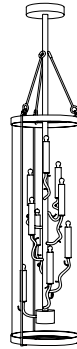

IATESTA
STUDIO

BRINDELLE TRIPLE PENDANT

41-1112
34" Dia. x 63"H

IATESTA FURNITURE LIGHTING ACCESSORIES TEXTILES STUDIO

CUSTOM SUGGESTIONS

Standard

Standard Brindelle Pendant Size I

Standard Brindelle Pendant Size II

Standard Brindelle Pendant Size III

Standard Brindelle Wall Lantern

As a sconce v.1

Hand Made in Maryland
410.604.0360 (P)
410.604.0363 (F)
info@iatestastudio.com
iatestastudio.com

NOTE: Due to variations in printing, the colors shown here cannot absolutely represent true quality and hue. Prior to ordering, please confirm details of this tearsheet and reference finish samples available through your local showroom or sales representative. Line drawings are not drawn to scale.

BRINDELLE TRIPLE PENDANT

41-1112

34" Dia. x 63"H

Finish: L305 / Rouen Silver

27 lights / candelabra sockets / max wattage 40W

UL Listed

Weight: 175 lbs

Custom sizes and finishes available