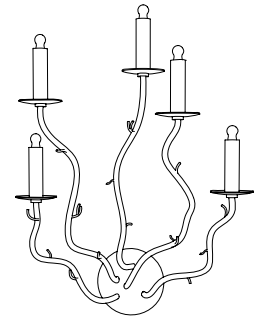

IATESTA
STUDIO

BRINDELLE TRIPLE PENDANT

41-1112
34" Dia. x 63"H

IATESTA FURNITURE LIGHTING ACCESSORIES TEXTILES STUDIO

CUSTOM SUGGESTIONS

Standard

Standard Brindelle Pendant Size I

Standard Brindelle Pendant Size II

Standard Brindelle Pendant Size III

Standard Brindelle Wall Lantern

As a sconce v.1

Hand Made in Maryland
410.604.0360 (P)
410.604.0363 (F)
info@iatestastudio.com
iatestastudio.com

NOTE: Due to variations in printing, the colors shown here cannot absolutely represent true quality and hue. Prior to ordering, please confirm details of this tearsheet and reference finish samples available through your local showroom or sales representative. Line drawings are not drawn to scale.

BRINDELLE TRIPLE PENDANT

41-1112

34" Dia. x 63"H

Finish: L305 / Rouen Silver

27 lights / candelabra sockets / max wattage 40W

UL Listed

Weight: 175 lbs

Custom sizes and finishes available