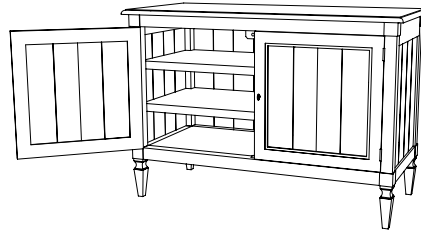

IATESTA STUDIO

FURNITURE
LIGHTING
ACCESSORIES
TEXTILES

CUSTOM SUGGESTIONS

Standard

As a commode

With painted motif

As a breakfront

As a bedside chest v.1

As a bedside chest v.2

BRUMIDI CABINET

32-0605

52"W x 24"D x 36"H

Species: Painted

Top Finish: Deep Blue As Shown

Cabinet Finish: PF109 / Minoan White

Two doors concealing one compartment with two adjustable shelves