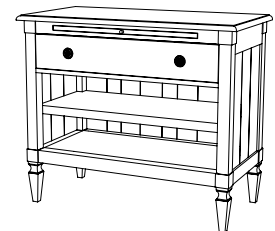

IATESTA STUDIO

FURNITURE
LIGHTING
ACCESSORIES
TEXTILES

CUSTOM SUGGESTIONS

Standard

As a commode

With painted motif

As a breakfront

As a bedside chest v.1

As a bedside chest v.2

BRUMIDI CABINET

32-0605

52"W x 24"D x 36"H

Species: Painted

Top Finish: Deep Blue As Shown

Cabinet Finish: PF109 / Minoan White

Two doors concealing one compartment with two adjustable shelves