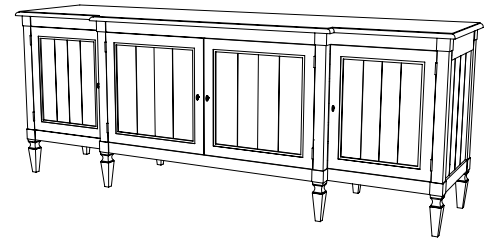

IATESTA STUDIO

FURNITURE
LIGHTING
ACCESSORIES
TEXTILES

CUSTOM SUGGESTIONS

Standard

As a commode

With painted motif

As a breakfront

As a bedside chest v.1

As a bedside chest v.2

BRUMIDI CABINET

32-0605

52"W x 24"D x 36"H

Species: Painted

Top Finish: Deep Blue As Shown

Cabinet Finish: PF109 / Minoan White

Two doors concealing one compartment with two adjustable shelves