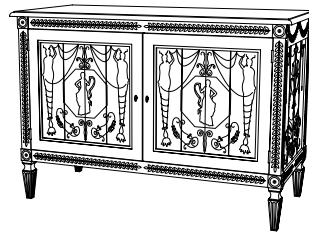

IATESTA STUDIO

FURNITURE
LIGHTING
ACCESSORIES
TEXTILES

CUSTOM SUGGESTIONS

Standard

As a commode

With painted motif

As a breakfront

As a bedside chest v.1

As a bedside chest v.2

BRUMIDI CABINET

32-0605

52"W x 24"D x 36"H

Species: Painted

Top Finish: Deep Blue As Shown

Cabinet Finish: PF109 / Minoan White

Two doors concealing one compartment with two adjustable shelves