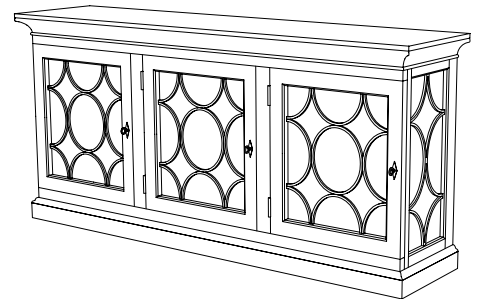

IATESTA
STUDIO

BRUNSWICK SIDEBOARD - SIZE II

32-1014-II
108"W x 20"D x 40"H

IATESTA STUDIO

FURNITURE
LIGHTING
ACCESSORIES
TEXTILES

CUSTOM SUGGESTIONS

Standard

Standard Size I

Standard Cabinet Size I

Standard Cabinet Size II

As a breakfront

With three doors

Hand Made in Maryland
410.604.0360 (P)
410.604.0363 (F)
info@iatestastudio.com
iatestastudio.com

NOTE: Due to variations in printing, the colors shown here cannot absolutely represent true quality and hue. Prior to ordering, please confirm details of this tearsheet and reference finish samples available through your local showroom or sales representative. Line drawings are not drawn to scale.

BRUNSWICK SIDEBOARD - SIZE II

32-1014-II

108"W x 20"D x 40"H

Species: Ash

Finish: A201 / Driftwood

Finish, Mullions: T103 / Pewter

Doors & Sides: Antiqued Mirror behind mullions

Four doors concealing two compartments with two adjustable shelves in each