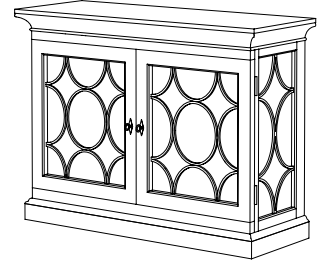

IATESTA
STUDIO

BRUNSWICK SIDEBOARD - SIZE II

32-1014-II
108"W x 20"D x 40"H

IATESTA STUDIO

FURNITURE
LIGHTING
ACCESSORIES
TEXTILES

CUSTOM SUGGESTIONS

Standard

Standard Size I

Standard Cabinet Size I

Standard Cabinet Size II

As a breakfront

With three doors

Hand Made in Maryland
410.604.0360 (P)
410.604.0363 (F)
info@iatestastudio.com
iatestastudio.com

NOTE: Due to variations in printing, the colors shown here cannot absolutely represent true quality and hue. Prior to ordering, please confirm details of this tearsheet and reference finish samples available through your local showroom or sales representative. Line drawings are not drawn to scale.

BRUNSWICK SIDEBOARD - SIZE II

32-1014-II

108"W x 20"D x 40"H

Species: Ash

Finish: A201 / Driftwood

Finish, Mullions: T103 / Pewter

Doors & Sides: Antiqued Mirror behind mullions

Four doors concealing two compartments with two adjustable shelves in each