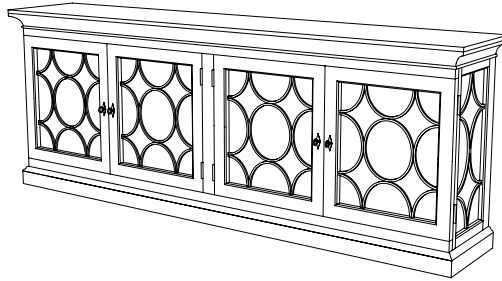

IATESTA
STUDIO

BRUNSWICK SIDEBOARD - SIZE II

32-1014-II
108"W x 20"D x 40"H

IATESTA STUDIO

FURNITURE
LIGHTING
ACCESSORIES
TEXTILES

CUSTOM SUGGESTIONS

Standard

Standard Size I

Standard Cabinet Size I

Standard Cabinet Size II

As a breakfront

With three doors

Hand Made in Maryland
410.604.0360 (P)
410.604.0363 (F)
info@iatestastudio.com
iatestastudio.com

NOTE: Due to variations in printing, the colors shown here cannot absolutely represent true quality and hue. Prior to ordering, please confirm details of this tearsheet and reference finish samples available through your local showroom or sales representative. Line drawings are not drawn to scale.

BRUNSWICK SIDEBOARD - SIZE II

32-1014-II

108"W x 20"D x 40"H

Species: Ash

Finish: A201 / Driftwood

Finish, Mullions: T103 / Pewter

Doors & Sides: Antiqued Mirror behind mullions

Four doors concealing two compartments with two adjustable shelves in each