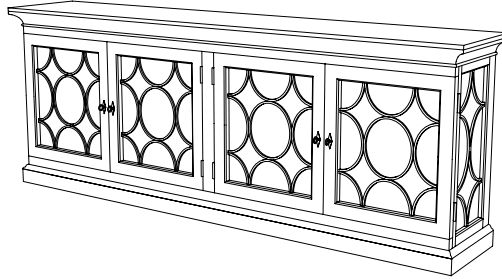

IATESTA
STUDIO

BRUNSWICK SIDEBOARD - SIZE II

32-1014-II
108"W x 20"D x 40"H

IATESTA FURNITURE
STUDIO LIGHTING
ACCESSORIES
TEXTILES

CUSTOM SUGGESTIONS

Standard

Standard Size I

Standard Cabinet Size I

Standard Cabinet Size II

As a breakfront

With three doors

Hand Made in Maryland
410.604.0360 (P)
410.604.0363 (F)
info@iatestastudio.com
iatestastudio.com

NOTE: Due to variations in printing, the colors shown here cannot absolutely represent true quality and hue. Prior to ordering, please confirm details of this tearsheet and reference finish samples available through your local showroom or sales representative. Line drawings are not drawn to scale.

BRUNSWICK SIDEBOARD - SIZE II

32-1014-II

108"W x 20"D x 40"H

Species: Ash

Finish: Silver Leaf on Ash

Finish, Mullions: T106 / Dark Steel

Doors & Sides: Antiqued Mirror behind mullions

Four doors concealing two compartments with two adjustable shelves in each