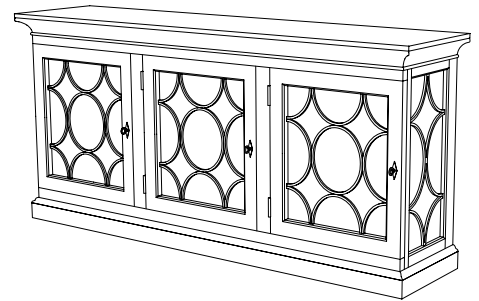

IATESTA
STUDIO

BRUNSWICK SIDEBOARD - SIZE II

32-1014-II
108"W x 20"D x 40"H

IATESTA FURNITURE
STUDIO LIGHTING
ACCESSORIES
TEXTILES

CUSTOM SUGGESTIONS

Standard

Standard Size I

Standard Cabinet Size I

Standard Cabinet Size II

As a breakfront

With three doors

Hand Made in Maryland
410.604.0360 (P)
410.604.0363 (F)
info@iatestastudio.com
iatestastudio.com

NOTE: Due to variations in printing, the colors shown here cannot absolutely represent true quality and hue. Prior to ordering, please confirm details of this tearsheet and reference finish samples available through your local showroom or sales representative. Line drawings are not drawn to scale.

BRUNSWICK SIDEBOARD - SIZE II

32-1014-II

108"W x 20"D x 40"H

Species: Ash

Finish: Silver Leaf on Ash

Finish, Mullions: T106 / Dark Steel

Doors & Sides: Antiqued Mirror behind mullions

Four doors concealing two compartments with two adjustable shelves in each