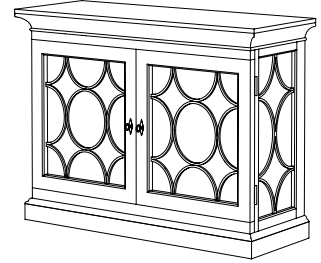

IATESTA
STUDIO

BRUNSWICK SIDEBOARD - SIZE II

32-1014-II
108"W x 20"D x 40"H

IATESTA FURNITURE
STUDIO LIGHTING
ACCESSORIES
TEXTILES

CUSTOM SUGGESTIONS

Standard

Standard Size I

Standard Cabinet Size I

Standard Cabinet Size II

As a breakfront

With three doors

Hand Made in Maryland
410.604.0360 (P)
410.604.0363 (F)
info@iatestastudio.com
iatestastudio.com

NOTE: Due to variations in printing, the colors shown here cannot absolutely represent true quality and hue. Prior to ordering, please confirm details of this tearsheet and reference finish samples available through your local showroom or sales representative. Line drawings are not drawn to scale.

BRUNSWICK SIDEBOARD - SIZE II

32-1014-II

108"W x 20"D x 40"H

Species: Ash

Finish: Silver Leaf on Ash

Finish, Mullions: T106 / Dark Steel

Doors & Sides: Antiqued Mirror behind mullions

Four doors concealing two compartments with two adjustable shelves in each