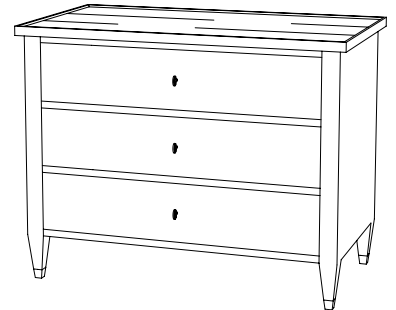

IATESTA
STUDIO

BYRON TABLE

14-0109
30"W x 20"D x 28"H

CUSTOM SUGGESTIONS

Standard

As a cabinet

With two shelves

As a commode

As a coffee table

As a console

Hand Made in Maryland

410.604.0360 (P)

410.604.0363 (F)

info@iatestastudio.com

iatestastudio.com

NOTE: Due to variations in printing, the colors shown here cannot absolutely represent true quality and hue. Prior to ordering, please confirm details of this tearsheet and reference finish samples available through your local showroom or sales representative. Line drawings are not drawn to scale.

BYRON TABLE

14-0109

30"W x 20"D x 28"H

Species: Cherry

Finish: P304 / Faux Ebony

Top & Shelf: Planked

One drawer on the width side

Legs: Antiqued brass casters