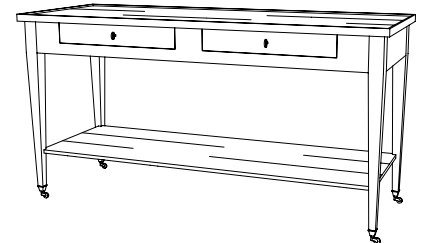

As a console

Hand Made in Maryland

410.604.0360 (P)

410.604.0363 (F)

info@iatestastudio.com

iatestastudio.com

NOTE: Due to variations in printing, the colors shown here cannot absolutely represent true quality and hue. Prior to ordering, please confirm details of this tearsheet and reference finish samples available through your local showroom or sales representative. Line drawings are not drawn to scale.

BYRON TABLE

14-0109

30"W x 20"D x 28"H

Species: Cherry

Finish: P304 / Faux Ebony

Top & Shelf: Planked

One drawer on the width side

Legs: Antiqued brass casters

Custom sizes and finishes available