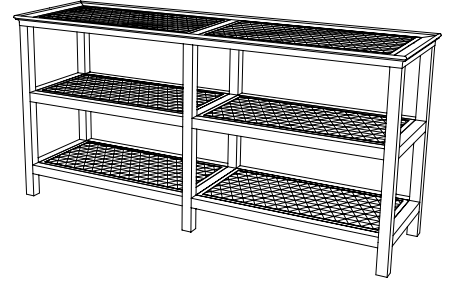

IATESTA
STUDIO

CANE & GLASS TABLE

14-0112
32"W x 18"D x 28"H

IATESTA STUDIO

FURNITURE
LIGHTING
ACCESSORIES
TEXTILES

CUSTOM SUGGESTIONS

Standard

As a console

With casters

As a coffee table v.1

With a drawer

As a coffee table v.2

Hand Made in Maryland
410.604.0360 (P)
410.604.0363 (F)
info@iatestastudio.com
iatestastudio.com

NOTE: Due to variations in printing, the colors shown here cannot absolutely represent true quality and hue. Prior to ordering, please confirm details of this tearsheet and reference finish samples available through your local showroom or sales representative. Line drawings are not drawn to scale.

CANE & GLASS TABLE

14-0112

32"W x 18"D x 28"H

Species: Cherry

Finish: C207 / Italian Walnut

Top & two shelves: Drop-in caned trays with inset glass

Custom sizes and finishes available

12.20