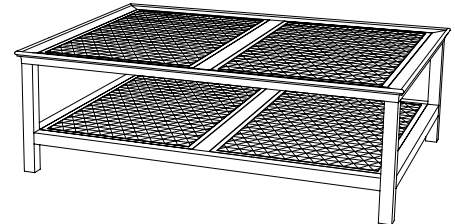

IATESTA
STUDIO

CANE & GLASS TABLE

14-0112
32"W x 18"D x 28"H

IATESTA STUDIO

FURNITURE
LIGHTING
ACCESSORIES
TEXTILES

CUSTOM SUGGESTIONS

Standard

As a console

With casters

As a coffee table v.1

With a drawer

As a coffee table v.2

Hand Made in Maryland
410.604.0360 (P)
410.604.0363 (F)
info@iatestastudio.com
iatestastudio.com

NOTE: Due to variations in printing, the colors shown here cannot absolutely represent true quality and hue. Prior to ordering, please confirm details of this tearsheet and reference finish samples available through your local showroom or sales representative. Line drawings are not drawn to scale.

CANE & GLASS TABLE

14-0112

32"W x 18"D x 28"H

Species: Cherry

Finish: C207 / Italian Walnut

Top & two shelves: Drop-in caned trays with inset glass

Custom sizes and finishes available

12.20