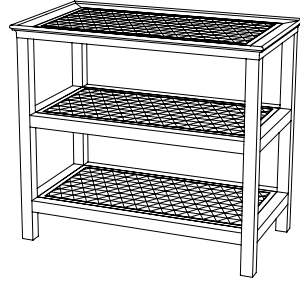

IATESTA
STUDIO

CANE & GLASS TABLE

14-0112
32"W x 18"D x 28"H

IATESTA STUDIO

FURNITURE
LIGHTING
ACCESSORIES
TEXTILES

CUSTOM SUGGESTIONS

Standard

As a console

With casters

As a coffee table v.1

With a drawer

As a coffee table v.2

Hand Made in Maryland
410.604.0360 (P)
410.604.0363 (F)
info@iatestastudio.com
iatestastudio.com

NOTE: Due to variations in printing, the colors shown here cannot absolutely represent true quality and hue. Prior to ordering, please confirm details of this tearsheet and reference finish samples available through your local showroom or sales representative. Line drawings are not drawn to scale.

CANE & GLASS TABLE

14-0112

32"W x 18"D x 28"H

Species: Cherry

Finish: C207 / Italian Walnut

Top & two shelves: Drop-in caned trays with inset glass

Custom sizes and finishes available

12.20