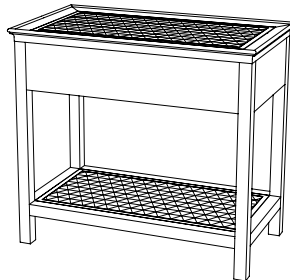

IATESTA
STUDIO

CANE & GLASS TABLE

14-0112
32"W x 18"D x 28"H

IATESTA STUDIO

FURNITURE
LIGHTING
ACCESSORIES
TEXTILES

CUSTOM SUGGESTIONS

Standard

As a console

With casters

As a coffee table v.1

With a drawer

As a coffee table v.2

Hand Made in Maryland
410.604.0360 (P)
410.604.0363 (F)
info@iatestastudio.com
iatestastudio.com

NOTE: Due to variations in printing, the colors shown here cannot absolutely represent true quality and hue. Prior to ordering, please confirm details of this tearsheet and reference finish samples available through your local showroom or sales representative. Line drawings are not drawn to scale.

CANE & GLASS TABLE

14-0112

32"W x 18"D x 28"H

Species: Cherry

Finish: C207 / Italian Walnut

Top & two shelves: Drop-in caned trays with inset glass

Custom sizes and finishes available

12.20