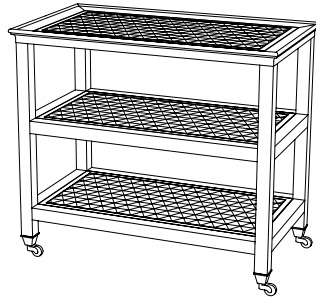

IATESTA
STUDIO

CANE & GLASS TABLE

14-0112
32"W x 18"D x 28"H

IATESTA STUDIO

FURNITURE
LIGHTING
ACCESSORIES
TEXTILES

CUSTOM SUGGESTIONS

Standard

As a console

With casters

As a coffee table v.1

With a drawer

As a coffee table v.2

Hand Made in Maryland
410.604.0360 (P)
410.604.0363 (F)
info@iatestastudio.com
iatestastudio.com

NOTE: Due to variations in printing, the colors shown here cannot absolutely represent true quality and hue. Prior to ordering, please confirm details of this tearsheet and reference finish samples available through your local showroom or sales representative. Line drawings are not drawn to scale.

CANE & GLASS TABLE

14-0112

32"W x 18"D x 28"H

Species: Cherry

Finish: C207 / Italian Walnut

Top & two shelves: Drop-in caned trays with inset glass

Custom sizes and finishes available

12.20