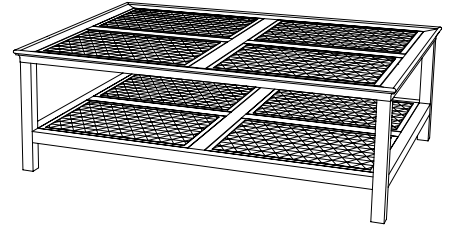

IATESTA
STUDIO

CANE & GLASS TABLE

14-0112
32"W x 18"D x 28"H

IATESTA STUDIO

FURNITURE
LIGHTING
ACCESSORIES
TEXTILES

CUSTOM SUGGESTIONS

Standard

As a console

With casters

As a coffee table v.1

With a drawer

As a coffee table v.2

Hand Made in Maryland
410.604.0360 (P)
410.604.0363 (F)
info@iatestastudio.com
iatestastudio.com

NOTE: Due to variations in printing, the colors shown here cannot absolutely represent true quality and hue. Prior to ordering, please confirm details of this tearsheet and reference finish samples available through your local showroom or sales representative. Line drawings are not drawn to scale.

CANE & GLASS TABLE

14-0112

32"W x 18"D x 28"H

Species: Cherry

Finish: C207 / Italian Walnut

Top & two shelves: Drop-in caned trays with inset glass

Custom sizes and finishes available

12.20