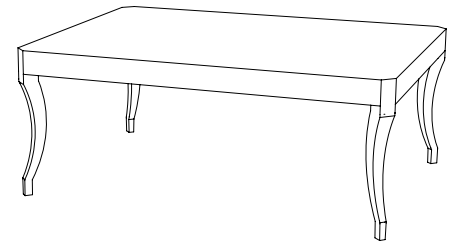

IATESTA
STUDIO

CAVALLO DINING TABLE

11-0006S
52"W x 52"D x 30"H

IATESTA FURNITURE
STUDIO LIGHTING
ACCESSORIES
TEXTILES

CUSTOM SUGGESTIONS

Standard

Standard Cavallo Dining Table - Circle

With one leaf

As a coffee table

With two leaves

As a writing desk

Hand Made in Maryland
410.604.0360 (P)
410.604.0363 (F)
info@iatestastudio.com
iatestastudio.com

NOTE: Due to variations in printing, the colors shown here cannot absolutely represent true quality and hue. Prior to ordering, please confirm details of this tearsheet and reference finish samples available through your local showroom or sales representative. Line drawings are not drawn to scale.

CAVALLO DINING TABLE

11-0006S
Square to Rectangle
52"W x 52"D x 30"H
Species: Walnut
Finish: W206 / Pembroke
Top: Hand planed
Also standard:

Add one 24" center leaf opening to 76"W
Add two 24" center leaves opening to 100"W
Clearance under apron: 25.875"
Custom sizes and finishes available