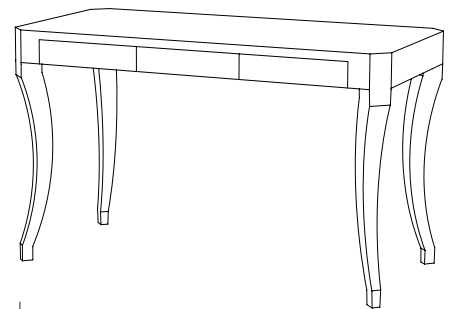

IATESTA
STUDIO

CAVALLO DINING TABLE

11-0006S
52"W x 52"D x 30"H

IATESTA FURNITURE
STUDIO LIGHTING
ACCESSORIES
TEXTILES

CUSTOM SUGGESTIONS

Standard

Standard Cavallo Dining Table - Circle

With one leaf

As a coffee table

With two leaves

As a writing desk

Hand Made in Maryland
410.604.0360 (P)
410.604.0363 (F)
info@iatestastudio.com
iatestastudio.com

NOTE: Due to variations in printing, the colors shown here cannot absolutely represent true quality and hue. Prior to ordering, please confirm details of this tearsheet and reference finish samples available through your local showroom or sales representative. Line drawings are not drawn to scale.

CAVALLO DINING TABLE

11-0006S
Square to Rectangle
52"W x 52"D x 30"H
Species: Walnut
Finish: W206 / Pembroke
Top: Hand planed
Also standard:

Add one 24" center leaf opening to 76"W
Add two 24" center leaves opening to 100"W
Clearance under apron: 25.875"
Custom sizes and finishes available