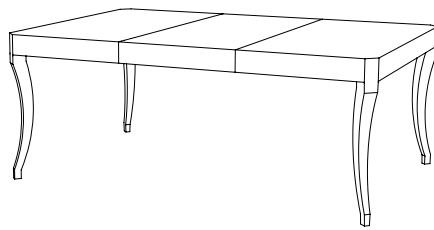

IATESTA
STUDIO

CAVALLO DINING TABLE

11-0006S
52"W x 52"D x 30"H

IATESTA FURNITURE
STUDIO LIGHTING
ACCESSORIES
TEXTILES

CUSTOM SUGGESTIONS

Standard

Standard Cavallo Dining Table - Circle

With one leaf

As a coffee table

With two leaves

As a writing desk

Hand Made in Maryland
410.604.0360 (P)
410.604.0363 (F)
info@iatestastudio.com
iatestastudio.com

NOTE: Due to variations in printing, the colors shown here cannot absolutely represent true quality and hue. Prior to ordering, please confirm details of this tearsheet and reference finish samples available through your local showroom or sales representative. Line drawings are not drawn to scale.

CAVALLO DINING TABLE

11-0006S
Square to Rectangle
52"W x 52"D x 30"H
Species: Walnut
Finish: W206 / Pembroke
Top: Hand planed
Also standard:

Add one 24" center leaf opening to 76"W
Add two 24" center leaves opening to 100"W
Clearance under apron: 25.875"
Custom sizes and finishes available