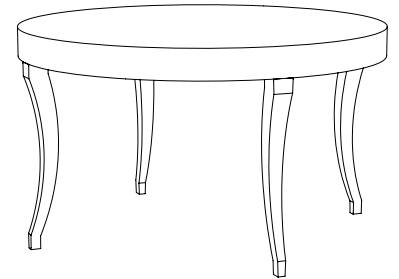

IATESTA
STUDIO

CAVALLO DINING TABLE

11-0006S
52"W x 52"D x 30"H

IATESTA FURNITURE
STUDIO LIGHTING
ACCESSORIES
TEXTILES

CUSTOM SUGGESTIONS

Standard

Standard Cavallo Dining Table - Circle

With one leaf

As a coffee table

With two leaves

As a writing desk

Hand Made in Maryland
410.604.0360 (P)
410.604.0363 (F)
info@iatestastudio.com
iatestastudio.com

NOTE: Due to variations in printing, the colors shown here cannot absolutely represent true quality and hue. Prior to ordering, please confirm details of this tearsheet and reference finish samples available through your local showroom or sales representative. Line drawings are not drawn to scale.

CAVALLO DINING TABLE

11-0006S
Square to Rectangle
52"W x 52"D x 30"H
Species: Walnut
Finish: W206 / Pembroke
Top: Hand planed
Also standard:

Add one 24" center leaf opening to 76"W
Add two 24" center leaves opening to 100"W
Clearance under apron: 25.875"
Custom sizes and finishes available