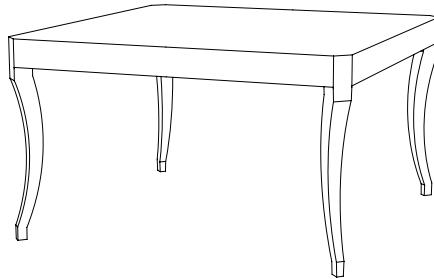

IATESTA
STUDIO

CAVALLO DINING TABLE

11-0006S
52"W x 52"D x 30"H

IATESTA FURNITURE
STUDIO LIGHTING
ACCESSORIES
TEXTILES

CUSTOM SUGGESTIONS

Standard

Standard Cavallo Dining Table - Circle

With one leaf

As a coffee table

With two leaves

As a writing desk

Hand Made in Maryland
410.604.0360 (P)
410.604.0363 (F)
info@iatestastudio.com
iatestastudio.com

NOTE: Due to variations in printing, the colors shown here cannot absolutely represent true quality and hue. Prior to ordering, please confirm details of this tearsheet and reference finish samples available through your local showroom or sales representative. Line drawings are not drawn to scale.

CAVALLO DINING TABLE

11-0006S
Square to Rectangle
52"W x 52"D x 30"H
Species: Walnut
Finish: W206 / Pembroke
Top: Hand planed
Also standard:

Add one 24" center leaf opening to 76"W
Add two 24" center leaves opening to 100"W
Clearance under apron: 25.875"
Custom sizes and finishes available