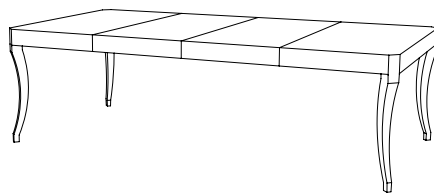

IATESTA
STUDIO

CAVALLO DINING TABLE

11-0006S
52"W x 52"D x 30"H

IATESTA FURNITURE
STUDIO LIGHTING
ACCESSORIES
TEXTILES

CUSTOM SUGGESTIONS

Standard

Standard Cavallo Dining Table - Circle

With one leaf

As a coffee table

With two leaves

As a writing desk

Hand Made in Maryland
410.604.0360 (P)
410.604.0363 (F)
info@iatestastudio.com
iatestastudio.com

NOTE: Due to variations in printing, the colors shown here cannot absolutely represent true quality and hue. Prior to ordering, please confirm details of this tearsheet and reference finish samples available through your local showroom or sales representative. Line drawings are not drawn to scale.

CAVALLO DINING TABLE

11-0006S
Square to Rectangle
52"W x 52"D x 30"H
Species: Walnut
Finish: W206 / Pembroke
Top: Hand planed
Also standard:

Add one 24" center leaf opening to 76"W
Add two 24" center leaves opening to 100"W
Clearance under apron: 25.875"
Custom sizes and finishes available