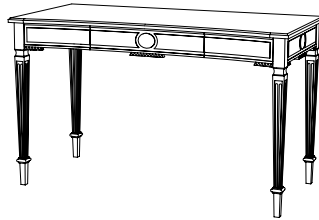

IATESTA  
STUDIO

CERCEAU WRITING DESK

12-1304  
50"W x 24"D x 30"H

CUSTOM SUGGESTIONS

Standard

As a console

Simplified

With five drawers

With eight legs

As a library table

Hand Made in Maryland  
410.604.0360 (P)  
410.604.0363 (F)  
info@iatestastudio.com  
iatestastudio.com

**NOTE:** Due to variations in printing, the colors shown here cannot absolutely represent true quality and hue. Prior to ordering, please confirm details of this tearsheet and reference finish samples available through your local showroom or sales representative. Line drawings are not drawn to scale.

CERCEAU WRITING DESK

12-1304

50"W x 24"D x 30"H

Species: White Oak

Finish: O308 / French Oak

Accent: Antiqued Silver Leaf

Three drawers on one width side – no hardware

Piece finished to float in a room