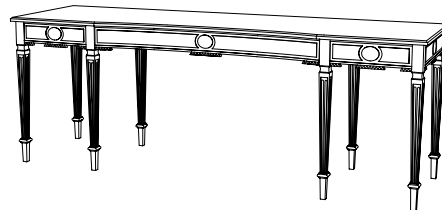

IATESTA  
STUDIO

CERCEAU WRITING DESK

12-1304  
50"W x 24"D x 30"H

CUSTOM SUGGESTIONS

Standard

As a console

Simplified

With five drawers

With eight legs

As a library table

Hand Made in Maryland  
410.604.0360 (P)  
410.604.0363 (F)  
info@iatestastudio.com  
iatestastudio.com

**NOTE:** Due to variations in printing, the colors shown here cannot absolutely represent true quality and hue. Prior to ordering, please confirm details of this tearsheet and reference finish samples available through your local showroom or sales representative. Line drawings are not drawn to scale.

CERCEAU WRITING DESK

12-1304

50"W x 24"D x 30"H

Species: White Oak

Finish: O308 / French Oak

Accent: Antiqued Silver Leaf

Three drawers on one width side – no hardware

Piece finished to float in a room