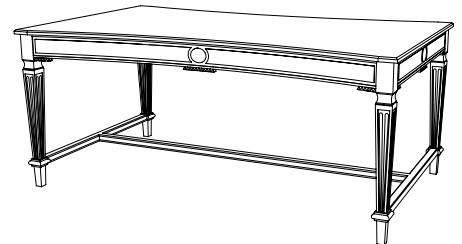

IATESTA  
STUDIO

CERCEAU WRITING DESK

12-1304  
50"W x 24"D x 30"H

CUSTOM SUGGESTIONS

Standard

As a console

Simplified

With five drawers

With eight legs

As a library table

Hand Made in Maryland  
410.604.0360 (P)  
410.604.0363 (F)  
info@iatestastudio.com  
iatestastudio.com

**NOTE:** Due to variations in printing, the colors shown here cannot absolutely represent true quality and hue. Prior to ordering, please confirm details of this tearsheet and reference finish samples available through your local showroom or sales representative. Line drawings are not drawn to scale.

CERCEAU WRITING DESK

12-1304

50"W x 24"D x 30"H

Species: White Oak

Finish: O308 / French Oak

Accent: Antiqued Silver Leaf

Three drawers on one width side – no hardware

Piece finished to float in a room