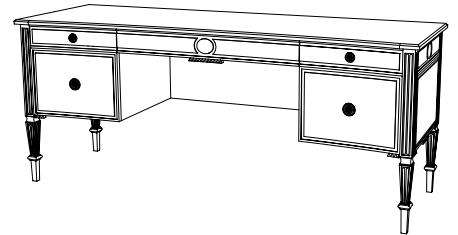

IATESTA  
STUDIO

CERCEAU WRITING DESK

12-1304  
50"W x 24"D x 30"H

CUSTOM SUGGESTIONS

Standard

As a console

Simplified

With five drawers

With eight legs

As a library table

Hand Made in Maryland  
410.604.0360 (P)  
410.604.0363 (F)  
info@iatestastudio.com  
iatestastudio.com

**NOTE:** Due to variations in printing, the colors shown here cannot absolutely represent true quality and hue. Prior to ordering, please confirm details of this tearsheet and reference finish samples available through your local showroom or sales representative. Line drawings are not drawn to scale.

CERCEAU WRITING DESK

12-1304

50"W x 24"D x 30"H

Species: White Oak

Finish: O308 / French Oak

Accent: Antiqued Silver Leaf

Three drawers on one width side – no hardware

Piece finished to float in a room