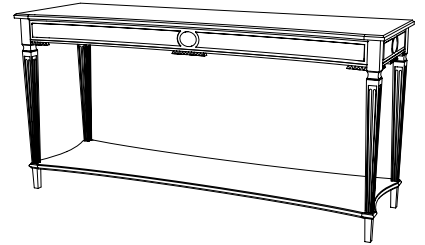

IATESTA  
STUDIO

CERCEAU WRITING DESK

12-1304  
50"W x 24"D x 30"H

CUSTOM SUGGESTIONS

Standard

As a console

Simplified

With five drawers

With eight legs

As a library table

Hand Made in Maryland  
410.604.0360 (P)  
410.604.0363 (F)  
info@iatestastudio.com  
iatestastudio.com

**NOTE:** Due to variations in printing, the colors shown here cannot absolutely represent true quality and hue. Prior to ordering, please confirm details of this tearsheet and reference finish samples available through your local showroom or sales representative. Line drawings are not drawn to scale.

CERCEAU WRITING DESK

12-1304

50"W x 24"D x 30"H

Species: White Oak

Finish: O308 / French Oak

Accent: Antiqued Silver Leaf

Three drawers on one width side – no hardware

Piece finished to float in a room