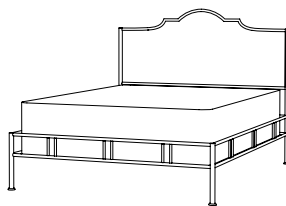

## CUSTOM SUGGESTIONS

Standard

With a straight headboard

Eliminate canopy v.1

Eliminate canopy v.2

Eliminate posts v.1

Eliminate posts v.2

## CHAUMONT CANOPY BED

61-0319-Q

Queen (Shown): 65"W x 85"D x 108"H

Eastern King: 81"W x 85"D x 108"H

California King: 77"W x 89"D x 108"H

HB: 54"H

Finish: T102 / Natural Steel

Upholstered Headboard, COM: Queen, 3 yards; Kings, 4 yards