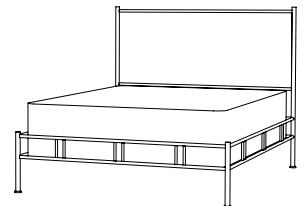

## CUSTOM SUGGESTIONS

Standard

With a straight headboard

Eliminate canopy v.1

Eliminate canopy v.2

Eliminate posts v.1

Eliminate posts v.2

## CHAUMONT CANOPY BED

61-0319-Q

Queen (Shown): 65"W x 85"D x 108"H

Eastern King: 81"W x 85"D x 108"H

California King: 77"W x 89"D x 108"H

HB: 54"H

Finish: T102 / Natural Steel

Upholstered Headboard, COM: Queen, 3 yards; Kings, 4 yards