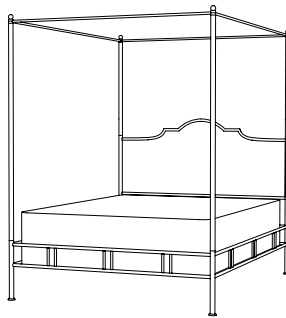

IATESTA  
STUDIO

CHAUMONT CANOPY BED

61-0319-Q  
Queen Size: 65"W x 85"D x 108"H

Hand Made in Maryland  
 410.604.0360 (P)  
 410.604.0363 (F)  
 info@iatestastudio.com  
 iatestastudio.com

**NOTE:** Due to variations in printing, the colors shown here cannot absolutely represent true quality and hue. Prior to ordering, please confirm details of this tearsheet and reference finish samples available through your local showroom or sales representative. Line drawings are not drawn to scale.

## CUSTOM SUGGESTIONS

Standard

With a straight headboard

Eliminate canopy v.1

Eliminate canopy v.2

Eliminate posts v.1

Eliminate posts v.2

## CHAUMONT CANOPY BED

61-0319-Q

Queen (Shown): 65"W x 85"D x 108"H

Eastern King: 81"W x 85"D x 108"H

California King: 77"W x 89"D x 108"H

HB: 54"H

Finish: T102 / Natural Steel

Upholstered Headboard, COM: Queen, 3 yards; Kings, 4 yards