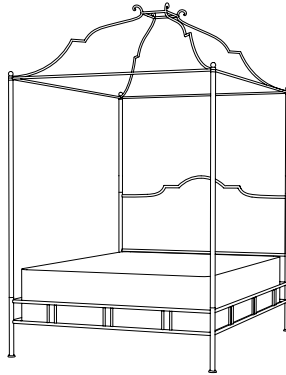

CUSTOM SUGGESTIONS

Standard