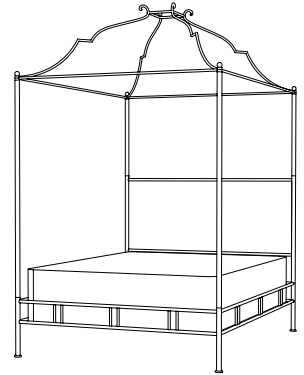

With a straight headboard