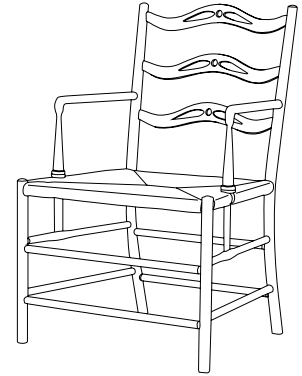

IATESTA
STUDIO

CHESAPEAKE COUNTER STOOL

21-0905-CS
21.5"W x 22"D x 37"H

IATESTA STUDIO

FURNITURE
LIGHTING
ACCESSORIES
TEXTILES

Standard

Standard Arm Chair

Standard Side Chair

Standard Lounge Chair

Standard Ottoman

Standard Sofa

Hand Made in Maryland

410.604.0360 (P)

410.604.0363 (F)

info@iatestastudio.com

iatestastudio.com

CHESAPEAKE COUNTER STOOL

21-0905-CS

21.5"W x 22"D x 37"H

SH: 24" / SD: 18"

Finish: PF307 / Swedish Blue

Accents: Dark Blue

Seat: Woven Natural Rush

Optional seat cushion available