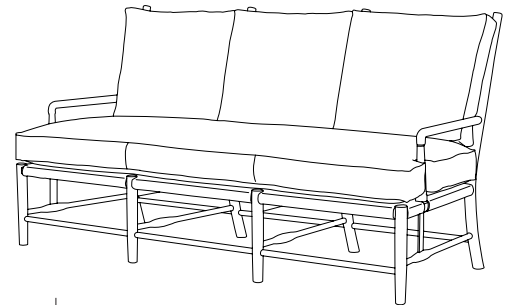

IATESTA
STUDIO

CHESAPEAKE COUNTER STOOL

21-0905-CS
21.5"W x 22"D x 37"H

IATESTA STUDIO

FURNITURE
LIGHTING
ACCESSORIES
TEXTILES

Standard

Standard Arm Chair

Standard Side Chair

Standard Lounge Chair

Standard Ottoman

Standard Sofa

Hand Made in Maryland

410.604.0360 (P)

410.604.0363 (F)

info@iatestastudio.com

iatestastudio.com

CHESAPEAKE COUNTER STOOL

21-0905-CS

21.5"W x 22"D x 37"H

SH: 24" / SD: 18"

Finish: PF307 / Swedish Blue

Accents: Dark Blue

Seat: Woven Natural Rush

Optional seat cushion available