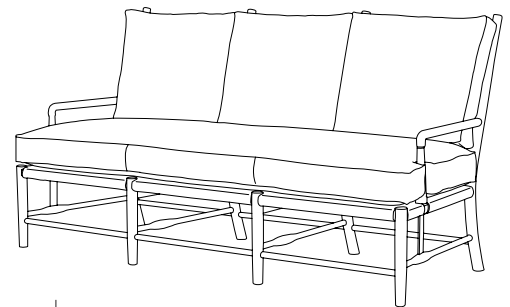

IATESTA
STUDIO

CHESAPEAKE LOUNGE CHAIR

23-0907
28"W x 34"D x 40"H

Hand Made in Maryland
 410.604.0360 (P)
 410.604.0363 (F)
 info@iatestastudio.com
 iatestastudio.com

NOTE: Due to variations in printing, the colors shown here cannot absolutely represent true quality and hue. Prior to ordering, please confirm details of this tearsheet and reference finish samples available through your local showroom or sales representative. Line drawings are not drawn to scale.

7.19

IATESTA STUDIO

FURNITURE
 LIGHTING
 ACCESSORIES
 TEXTILES

CUSTOM SUGGESTIONS

Standard

Standard Ottoman

Standard Arm Chair

Standard Side Chair

Standard Counter Stool

As a sofa

CHESAPEAKE LOUNGE CHAIR

23-0907

AH: 24.5" / SH: 14", 20" w/ cushion / SD: 21"

Species: Ash

Finish: A204 / Weathered Ash

Seat: Woven Natural Rush