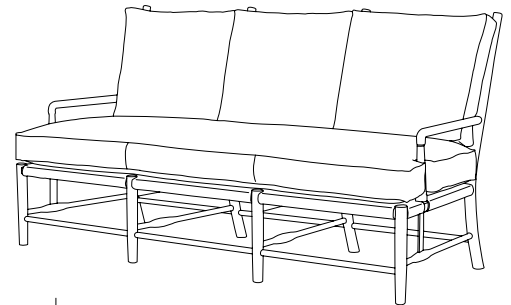

IATESTA
STUDIO

CHESAPEAKE OTTOMAN

22-0906
28"W x 24"D x 20"H

IATESTA STUDIO

FURNITURE
LIGHTING
ACCESSORIES
TEXTILES

Standard

Standard Lounge Chair

Standard Arm Chair

Standard Side Chair

Standard Counter Stool

Standard Sofa

Hand Made in Maryland
410.604.0360 (P)
410.604.0363 (F)
info@iatestastudio.com
iatestastudio.com

NOTE: Due to variations in printing, the colors shown here cannot absolutely represent true quality and hue. Prior to ordering, please confirm details of this tearsheet and reference finish samples available through your local showroom or sales representative. Line drawings are not drawn to scale.

CHESAPEAKE OTTOMAN

22-0906

28"W x 24"D x 20"H

SH: 14", 20" w/ cushion

Species: Ash

Finish: A204 / Weathered Ash

Seat: Woven Natural Rush

COM 2 yards or COL 36 square feet