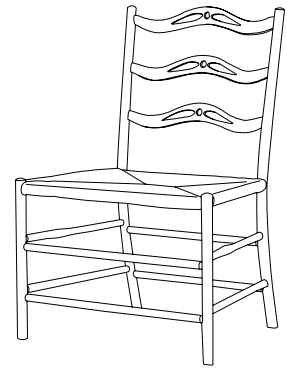

IATESTA
STUDIO

CHESAPEAKE OTTOMAN

22-0906
28"W x 24"D x 20"H

IATESTA STUDIO

FURNITURE
LIGHTING
ACCESSORIES
TEXTILES

Standard

Standard Lounge Chair

Standard Arm Chair

Standard Side Chair

Standard Counter Stool

Standard Sofa

Hand Made in Maryland
410.604.0360 (P)
410.604.0363 (F)
info@iatestastudio.com
iatestastudio.com

NOTE: Due to variations in printing, the colors shown here cannot absolutely represent true quality and hue. Prior to ordering, please confirm details of this tearsheet and reference finish samples available through your local showroom or sales representative. Line drawings are not drawn to scale.

CHESAPEAKE OTTOMAN

22-0906

28"W x 24"D x 20"H

SH: 14", 20" w/ cushion

Species: Ash

Finish: A204 / Weathered Ash

Seat: Woven Natural Rush

COM 2 yards or COL 36 square feet