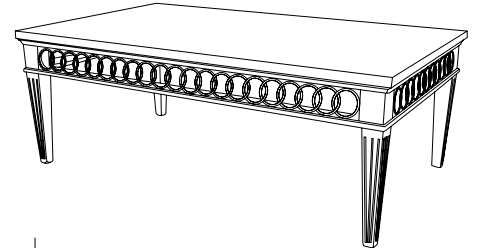

IATESTA
STUDIO

CIRCOLO MIRROR

51-9805
27"W x 38"H

iatestastudio.com

All content © by Iatesta Studio

IATESTA

FURNITURE
LIGHTING
ACCESSORIES
TEXTILES

STUDIO

CUSTOM SUGGESTIONS

Standard

Standard Coffee Table

Larger

As a square

As a console

Hand Made in Maryland
410.604.0360 (P)
410.604.0363 (F)
info@iatestastudio.com
iatestastudio.com

NOTE: Due to variations in printing, the colors shown here cannot absolutely represent true quality and hue. Prior to ordering, please confirm details of this tearsheet and reference finish samples available through your local showroom or sales representative. Line drawings are not drawn to scale.

CIRCOLO MIRROR

Design Frank Babb Randolph

51-9805

27"W x 38"H

Species: Painted

Finish: PF101 / Randolph White

Accents: Gilt

Plain Mirror