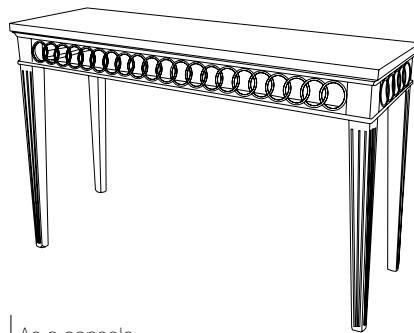

IATESTA
STUDIO

CIRCOLO MIRROR

51-9805
27"W x 38"H

iatestastudio.com

All content © by Iatesta Studio

IATESTA

FURNITURE
LIGHTING
ACCESSORIES
TEXTILES

STUDIO

CUSTOM SUGGESTIONS

Standard

Standard Coffee Table

Larger

As a square

As a console

Hand Made in Maryland
410.604.0360 (P)
410.604.0363 (F)
info@iatestastudio.com
iatestastudio.com

NOTE: Due to variations in printing, the colors shown here cannot absolutely represent true quality and hue. Prior to ordering, please confirm details of this tearsheet and reference finish samples available through your local showroom or sales representative. Line drawings are not drawn to scale.

CIRCOLO MIRROR

Design Frank Babb Randolph

51-9805

27"W x 38"H

Species: Painted

Finish: PF101 / Randolph White

Accents: Gilt

Plain Mirror