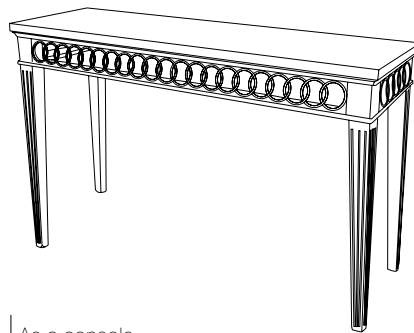

IATESTA
STUDIO

CIRCOLO MIRROR

51-9805
27"W x 38"H

IATESTA STUDIO

FURNITURE
LIGHTING
ACCESSORIES
TEXTILES

CUSTOM SUGGESTIONS

Standard

Standard Coffee Table

Larger

As a square

As a console

Hand Made in Maryland
410.604.0360 (P)
410.604.0363 (F)
info@iatestastudio.com
iatestastudio.com

NOTE: Due to variations in printing, the colors shown here cannot absolutely represent true quality and hue. Prior to ordering, please confirm details of this tearsheet and reference finish samples available through your local showroom or sales representative. Line drawings are not drawn to scale.

CIRCOLO MIRROR

Design Frank Babb Randolph

51-9805

27"W x 38"H

Species: Painted

Finish: PF305 / Avignon Gray

Accents: Sterling Silver Leaf

Plain Mirror