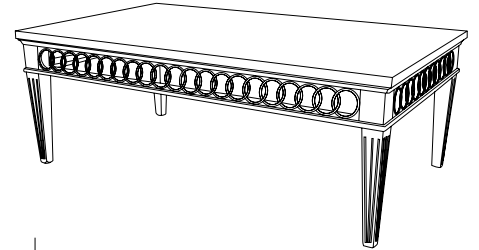

IATESTA
STUDIO

CIRCOLO MIRROR

51-9805
27"W x 38"H

IATESTA STUDIO

FURNITURE
LIGHTING
ACCESSORIES
TEXTILES

CUSTOM SUGGESTIONS

Standard

Standard Coffee Table

Larger

As a square

As a console

Hand Made in Maryland
410.604.0360 (P)
410.604.0363 (F)
info@iatestastudio.com
iatestastudio.com

NOTE: Due to variations in printing, the colors shown here cannot absolutely represent true quality and hue. Prior to ordering, please confirm details of this tearsheet and reference finish samples available through your local showroom or sales representative. Line drawings are not drawn to scale.

CIRCOLO MIRROR

Design Frank Babb Randolph

51-9805

27"W x 38"H

Species: Painted

Finish: PF305 / Avignon Gray

Accents: Sterling Silver Leaf

Plain Mirror