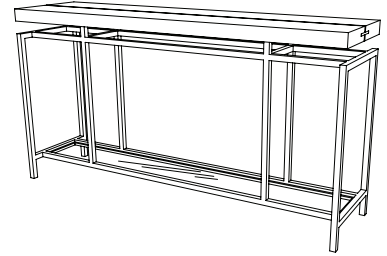

IATESTA
STUDIO

CREDENCE COCKTAIL TABLE

15-2001
32"W x 32"D x 16"H

IATESTA STUDIO

FURNITURE
LIGHTING
ACCESSORIES
TEXTILES

CUSTOM SUGGESTIONS

Standard

Standard Console

One piece top

As a side table

As a cocktail table v.2

Hand Made in Maryland
410.604.0360 (P)
410.604.0363 (F)
info@iatestastudio.com
iatestastudio.com

NOTE: Due to variations in printing, the colors shown here cannot absolutely represent true quality and hue. Prior to ordering, please confirm details of this tearsheet and reference finish samples available through your local showroom or sales representative. Line drawings are not drawn to scale.

CREDENCE COCKTAIL TABLE

Design Staash\Quinn
15-2001

32"W x 32"D x 16"H

Top Species: Painted

Top Finish As Shown: Antique Distressed Paint

Base Finish: L209 / Antique Pewter

Custom sizes and finishes available