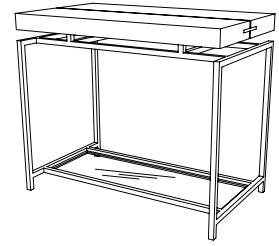

IATESTA
STUDIO

CREDENCE COCKTAIL TABLE

15-2001
32"W x 32"D x 16"H

IATESTA STUDIO

FURNITURE
LIGHTING
ACCESSORIES
TEXTILES

CUSTOM SUGGESTIONS

Standard

Standard Console

One piece top

As a side table

As a cocktail table v.2

Hand Made in Maryland
410.604.0360 (P)
410.604.0363 (F)
info@iatestastudio.com
iatestastudio.com

NOTE: Due to variations in printing, the colors shown here cannot absolutely represent true quality and hue. Prior to ordering, please confirm details of this tearsheet and reference finish samples available through your local showroom or sales representative. Line drawings are not drawn to scale.

CREDENCE COCKTAIL TABLE

Design Staash\Quinn
15-2001

32"W x 32"D x 16"H

Top Species: Painted

Top Finish As Shown: Antique Distressed Paint

Base Finish: L209 / Antique Pewter

Custom sizes and finishes available