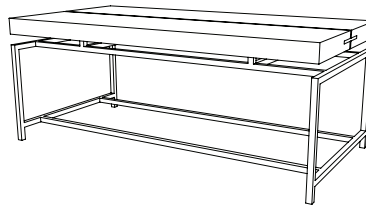

IATESTA
STUDIO

CREDENCE COCKTAIL TABLE

15-2001
32"W x 32"D x 16"H

IATESTA STUDIO

FURNITURE
LIGHTING
ACCESSORIES
TEXTILES

CUSTOM SUGGESTIONS

Standard

Standard Console

One piece top

As a side table

As a cocktail table v.2

Hand Made in Maryland
410.604.0360 (P)
410.604.0363 (F)
info@iatestastudio.com
iatestastudio.com

NOTE: Due to variations in printing, the colors shown here cannot absolutely represent true quality and hue. Prior to ordering, please confirm details of this tearsheet and reference finish samples available through your local showroom or sales representative. Line drawings are not drawn to scale.

CREDENCE COCKTAIL TABLE

Design Staash\Quinn
15-2001

32"W x 32"D x 16"H

Top Species: Painted

Top Finish As Shown: Antique Distressed Paint

Base Finish: L209 / Antique Pewter

Custom sizes and finishes available