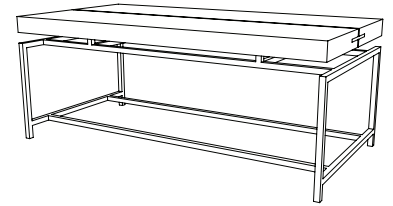

IATESTA  
STUDIO

CREDENCE CONSOLE

13-1401  
68"W x 17"D x 35.625"H

IATESTA FURNITURE  
STUDIO LIGHTING  
ACCESSORIES  
TEXTILES

CUSTOM SUGGESTIONS

Standard

Standard Cocktail Table

One piece top

As a cocktail table v.2

As a side table

Hand Made in Maryland  
410.604.0360 (P)  
410.604.0363 (F)  
info@iatestastudio.com  
iatestastudio.com

**NOTE:** Due to variations in printing, the colors shown here cannot absolutely represent true quality and hue. Prior to ordering, please confirm details of this tearsheet and reference finish samples available through your local showroom or sales representative. Line drawings are not drawn to scale.

CREDENCE CONSOLE

Design Staash\Quinn  
13-1401  
68"W x 17"D x 35.625"H  
Top Species: White Oak – Rift Sawn  
Top Finish: O310 / Live Oak  
Base Finish: T202 / Antique Bronze  
One shelf: Inset 0.5" thick bronze glass  
Custom sizes and finishes available