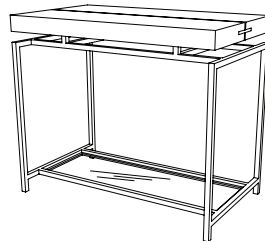

IATESTA  
STUDIO

CREDENCE CONSOLE

13-1401  
68"W x 17"D x 35.625"H

IATESTA FURNITURE  
STUDIO LIGHTING  
ACCESSORIES  
TEXTILES

CUSTOM SUGGESTIONS

Standard

Standard Cocktail Table

One piece top

As a cocktail table v.2

As a side table

Hand Made in Maryland  
410.604.0360 (P)  
410.604.0363 (F)  
info@iatestastudio.com  
iatestastudio.com

**NOTE:** Due to variations in printing, the colors shown here cannot absolutely represent true quality and hue. Prior to ordering, please confirm details of this tearsheet and reference finish samples available through your local showroom or sales representative. Line drawings are not drawn to scale.

CREDENCE CONSOLE

Design Staash\Quinn  
13-1401  
68"W x 17"D x 35.625"H  
Top Species: White Oak – Rift Sawn  
Top Finish: O310 / Live Oak  
Base Finish: T202 / Antique Bronze  
One shelf: Inset 0.5" thick bronze glass  
Custom sizes and finishes available