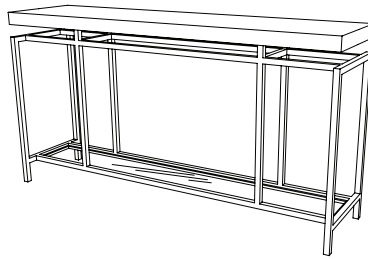

IATESTA  
STUDIO

CREDENCE CONSOLE

13-1401  
68"W x 17"D x 35.625"H

IATESTA FURNITURE  
STUDIO LIGHTING  
ACCESSORIES  
TEXTILES

CUSTOM SUGGESTIONS

Standard

Standard Cocktail Table

One piece top

As a cocktail table v.2

As a side table

Hand Made in Maryland  
410.604.0360 (P)  
410.604.0363 (F)  
info@iatestastudio.com  
iatestastudio.com

**NOTE:** Due to variations in printing, the colors shown here cannot absolutely represent true quality and hue. Prior to ordering, please confirm details of this tearsheet and reference finish samples available through your local showroom or sales representative. Line drawings are not drawn to scale.

CREDENCE CONSOLE

Design Staash\Quinn  
13-1401  
68"W x 17"D x 35.625"H  
Top Species: White Oak – Rift Sawn  
Top Finish: O310 / Live Oak  
Base Finish: T202 / Antique Bronze  
One shelf: Inset 0.5" thick bronze glass  
Custom sizes and finishes available