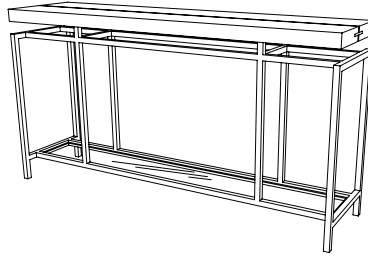

IATESTA  
STUDIO

CREDENCE CONSOLE

13-1401  
68"W x 17"D x 35.625"H

IATESTA FURNITURE  
STUDIO LIGHTING  
ACCESSORIES  
TEXTILES

CUSTOM SUGGESTIONS

Standard

Standard Cocktail Table

One piece top

As a cocktail table v.2

As a side table

Hand Made in Maryland  
410.604.0360 (P)  
410.604.0363 (F)  
info@iatestastudio.com  
iatestastudio.com

**NOTE:** Due to variations in printing, the colors shown here cannot absolutely represent true quality and hue. Prior to ordering, please confirm details of this tearsheet and reference finish samples available through your local showroom or sales representative. Line drawings are not drawn to scale.

CREDENCE CONSOLE

Design Staash\Quinn  
13-1401  
68"W x 17"D x 35.625"H  
Top Species: White Oak – Rift Sawn  
Top Finish: O310 / Live Oak  
Base Finish: T202 / Antique Bronze  
One shelf: Inset 0.5" thick bronze glass  
Custom sizes and finishes available