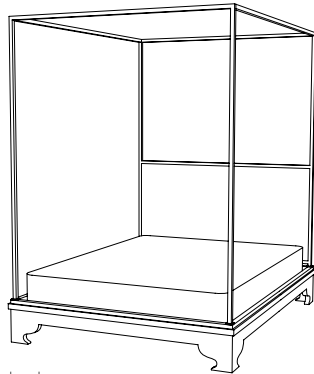

IATESTA FURNITURE LIGHTING ACCESSORIES TEXTILES

CUSTOM SUGGESTIONS

Standard