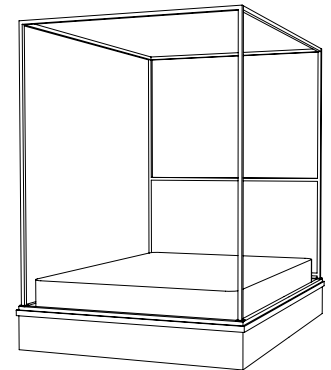

IATESTA  
STUDIO

CRONE BED

61-0607-Q  
Queen Size: 66"W x 86"D x 90"H

[iatestastudio.com](http://iatestastudio.com)

All content © by Iatesta Studio

## CUSTOM SUGGESTIONS

Standard

Eliminate posts

Add a footboard

Wood framed headboard

Simplified feet

Platform base

Hand Made in Maryland  
410.604.0360 (P)  
410.604.0363 (F)  
info@iatestastudio.com  
iatestastudio.com

## CRONE BED

61-0607-Q

Queen Size (Shown): 66"W x 86"D x 90"H

Eastern King Size: 82"W x 86"D x 90"H

California King Size: 78"W x 90"D x 90"H

HB: 46"H

Metal Frame Finish: T106 / Dark Steel

Mahogany Platform Finish: M204 / Pembroke