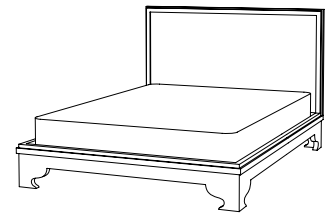

IATESTA  
STUDIO

CRONE BED

61-0607-Q  
Queen Size: 66"W x 86"D x 90"H

[iatestastudio.com](http://iatestastudio.com)

All content © by Iatesta Studio

## CUSTOM SUGGESTIONS

Standard

Eliminate posts

Add a footboard

Wood framed headboard

Simplified feet

Platform base

Hand Made in Maryland  
410.604.0360 (P)  
410.604.0363 (F)  
info@iatestastudio.com  
iatestastudio.com

## CRONE BED

61-0607-Q

Queen Size (Shown): 66"W x 86"D x 90"H

Eastern King Size: 82"W x 86"D x 90"H

California King Size: 78"W x 90"D x 90"H

HB: 46"H

Metal Frame Finish: T106 / Dark Steel

Mahogany Platform Finish: M204 / Pembroke