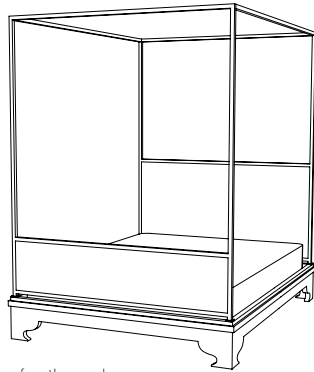

IATESTA  
STUDIO

CRONE BED

61-0607-Q  
Queen Size: 66"W x 86"D x 90"H

[iatestastudio.com](http://iatestastudio.com)

All content © by Iatesta Studio

## CUSTOM SUGGESTIONS

Standard

Eliminate posts

Add a footboard

Wood framed headboard

Simplified feet

Platform base

Hand Made in Maryland  
410.604.0360 (P)  
410.604.0363 (F)  
info@iatestastudio.com  
iatestastudio.com

## CRONE BED

61-0607-Q

Queen Size (Shown): 66"W x 86"D x 90"H

Eastern King Size: 82"W x 86"D x 90"H

California King Size: 78"W x 90"D x 90"H

HB: 46"H

Metal Frame Finish: T106 / Dark Steel

Mahogany Platform Finish: M204 / Pembroke