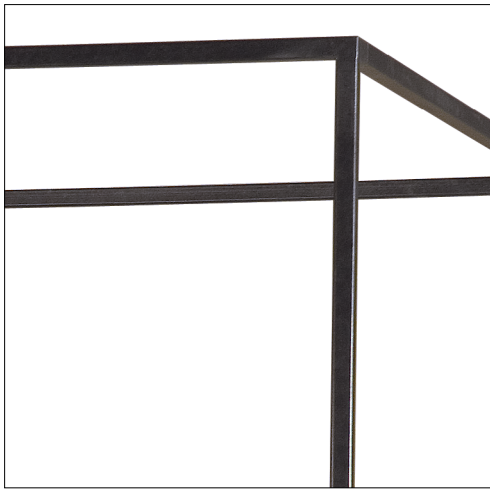

IATESTA  
STUDIO

CRONE BED

61-0607-Q  
Queen Size: 66"W x 86"D x 90"H

[iatestastudio.com](http://iatestastudio.com)

All content © by Iatesta Studio

## CRONE BED

61-0607-Q

Queen Size (Shown): 66"W x 86"D x 90"H

Eastern King Size: 82"W x 86"D x 90"H

California King Size: 78"W x 90"D x 90"H

HB: 46"H

Metal Frame Finish: T106 / Dark Steel

Mahogany Platform Finish: M204 / Pembroke