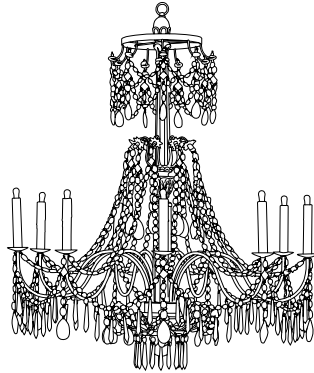

IATESTA
STUDIO

DAUPHINE CHANDELIER

41-1403
36" Dia. x 43"H

IATESTA STUDIO

FURNITURE
LIGHTING
ACCESSORIES
TEXTILES

CUSTOM SUGGESTIONS

Standard

Standard Dauphine Sconce

DAUPHINE CHANDELIER

41-1403
36" Dia. x 43"H
Finish: Antique Gilt and Bronze - As Shown
Hand Carved
Lead Crystal
9 lights / candelabra sockets / max wattage 40W
UL Listed
Weight: 25 lbs
Custom sizes and finishes available