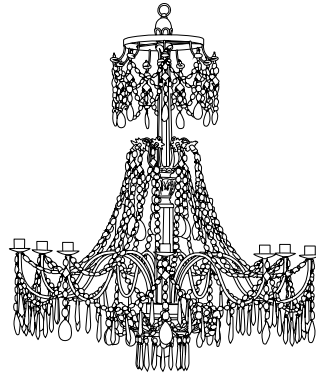

IATESTA
STUDIO

DAUPHINE CHANDELIER

41-1403
36" Dia. x 43"H

IATESTA STUDIO

FURNITURE
LIGHTING
ACCESSORIES
TEXTILES

CUSTOM SUGGESTIONS

Standard

Standard Dauphine Sconce

DAUPHINE CHANDELIER

41-1403
36" Dia. x 43"H
Finish: Antique Gilt and Bronze - As Shown
Hand Carved
Lead Crystal
9 lights / candelabra sockets / max wattage 40W
UL Listed
Weight: 25 lbs
Custom sizes and finishes available