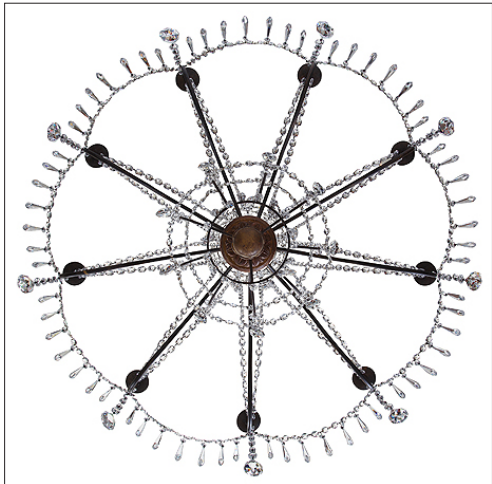

IATESTA
STUDIO

DAUPHINE CHANDELIER

41-1403
36" Dia. x 43"H

IATESTA STUDIO

FURNITURE
LIGHTING
ACCESSORIES
TEXTILES

CUSTOM SUGGESTIONS

Standard

Standard Dauphine Sconce

DAUPHINE CHANDELIER

41-1403
36" Dia. x 43"H
Finish: Antique Gilt and Bronze - As Shown
Hand Carved
Lead Crystal
9 lights / candelabra sockets / max wattage 40W
UL Listed
Weight: 25 lbs
Custom sizes and finishes available