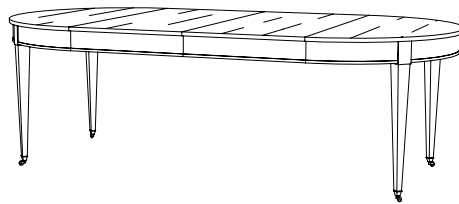

IATESTA
STUDIO

DIRECTOIRE DINING TABLE

11-9902
48" Dia. x 30.5"H

IATESTA STUDIO

FURNITURE
LIGHTING
ACCESSORIES
TEXTILES

CUSTOM SUGGESTIONS

Standard

Standard Console

Standard one leaf

Square

Standard two leaves

Rectangle

Hand Made in Maryland
410.604.0360 (P)
410.604.0363 (F)
info@iatestastudio.com
iatestastudio.com

NOTE: Due to variations in printing, the colors shown here cannot absolutely represent true quality and hue. Prior to ordering, please confirm details of this tearsheet and reference finish samples available through your local showroom or sales representative. Line drawings are not drawn to scale.

DIRECTOIRE DINING TABLE

11-9902

48" Dia. x 30.5"H

Species: Cherry

Finish: C310 / Directoire Walnut

Top: Planked

Legs: Antiqued brass casters

Also standard:

Add one 24" center leaf opening to 72"W

Add two 24" center leaf opening to 96"W

Clearance under apron: 25.75"

Custom sizes and finishes available