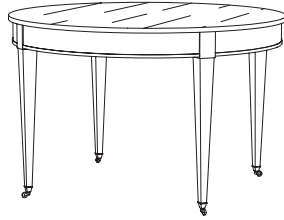

IATESTA
STUDIO

DIRECTOIRE DINING TABLE

11-9902
48" Dia. x 30.5"H

IATESTA STUDIO

FURNITURE
LIGHTING
ACCESSORIES
TEXTILES

CUSTOM SUGGESTIONS

Standard

Standard Console

Standard one leaf

Square

Standard two leaves

Rectangle

Hand Made in Maryland
410.604.0360 (P)
410.604.0363 (F)
info@iatestastudio.com
iatestastudio.com

NOTE: Due to variations in printing, the colors shown here cannot absolutely represent true quality and hue. Prior to ordering, please confirm details of this tearsheet and reference finish samples available through your local showroom or sales representative. Line drawings are not drawn to scale.

DIRECTOIRE DINING TABLE

11-9902

48" Dia. x 30.5"H

Species: Cherry

Finish: C310 / Directoire Walnut

Top: Planked

Legs: Antiqued brass casters

Also standard:

Add one 24" center leaf opening to 72"W

Add two 24" center leaf opening to 96"W

Clearance under apron: 25.75"

Custom sizes and finishes available