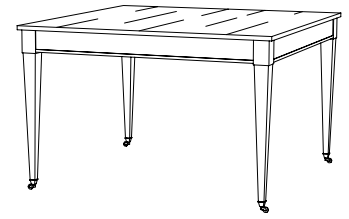

IATESTA
STUDIO

DIRECTOIRE DINING TABLE

11-9902
48" Dia. x 30.5"H

IATESTA STUDIO

FURNITURE
LIGHTING
ACCESSORIES
TEXTILES

CUSTOM SUGGESTIONS

Standard

Standard Console

Standard one leaf

Square

Standard two leaves

Rectangle

Hand Made in Maryland
410.604.0360 (P)
410.604.0363 (F)
info@iatestastudio.com
iatestastudio.com

NOTE: Due to variations in printing, the colors shown here cannot absolutely represent true quality and hue. Prior to ordering, please confirm details of this tearsheet and reference finish samples available through your local showroom or sales representative. Line drawings are not drawn to scale.

DIRECTOIRE DINING TABLE

11-9902

48" Dia. x 30.5"H

Species: Cherry

Finish: C310 / Directoire Walnut

Top: Planked

Legs: Antiqued brass casters

Also standard:

Add one 24" center leaf opening to 72"W

Add two 24" center leaf opening to 96"W

Clearance under apron: 25.75"

Custom sizes and finishes available