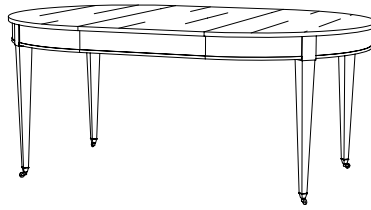

IATESTA
STUDIO

DIRECTOIRE DINING TABLE

11-9902
48" Dia. x 30.5"H

IATESTA STUDIO

FURNITURE
LIGHTING
ACCESSORIES
TEXTILES

CUSTOM SUGGESTIONS

Standard

Standard Console

DIRECTOIRE DINING TABLE

11-9902

48" Dia. x 30.5"H

Species: Cherry

Finish: C310 / Directoire Walnut

Top: Planked

Legs: Antiqued brass casters

Also standard:

Add one 24" center leaf opening to 72"W

Add two 24" center leaf opening to 96"W

Clearance under apron: 25.75"

Custom sizes and finishes available