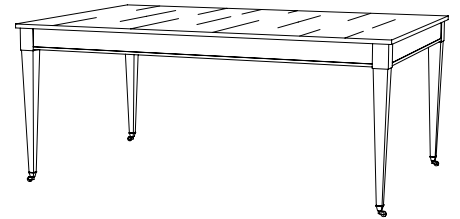

IATESTA
STUDIO

DIRECTOIRE DINING TABLE

11-9902
48" Dia. x 30.5"H

IATESTA STUDIO

FURNITURE
LIGHTING
ACCESSORIES
TEXTILES

CUSTOM SUGGESTIONS

Standard

Standard Console

Standard one leaf

Square

Standard two leaves

Rectangle

Hand Made in Maryland
410.604.0360 (P)
410.604.0363 (F)
info@iatestastudio.com
iatestastudio.com

NOTE: Due to variations in printing, the colors shown here cannot absolutely represent true quality and hue. Prior to ordering, please confirm details of this tearsheet and reference finish samples available through your local showroom or sales representative. Line drawings are not drawn to scale.

DIRECTOIRE DINING TABLE

11-9902

48" Dia. x 30.5"H

Species: Cherry

Finish: C310 / Directoire Walnut

Top: Planked

Legs: Antiqued brass casters

Also standard:

Add one 24" center leaf opening to 72"W

Add two 24" center leaf opening to 96"W

Clearance under apron: 25.75"

Custom sizes and finishes available