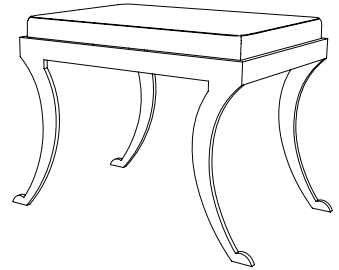

IATESTA
STUDIO

ETRUSCAN BENCH

22-0711
28.75"W x 18"D x 18"H

IATESTA STUDIO

FURNITURE
LIGHTING
ACCESSORIES
TEXTILES

CUSTOM SUGGESTIONS

Standard

As a bench with a flat seat

As a long bench

With upholstery

As a long bench with upholstery

As a cocktail table

Hand Made in Maryland
410.604.0360 (P)
410.604.0363 (F)
info@iatestastudio.com
iatestastudio.com

NOTE: Due to variations in printing, the colors shown here cannot absolutely represent true quality and hue. Prior to ordering, please confirm details of this tearsheet and reference finish samples available through your local showroom or sales representative. Line drawings are not drawn to scale.

ETRUSCAN BENCH

22-0711

28.75"W x 18"D x 18"H

Finish: T214 / Montrose Bronze

Mahogany Slat Seat: Bleached Mahogany

Suitable for outdoor use

Custom sizes and finishes available