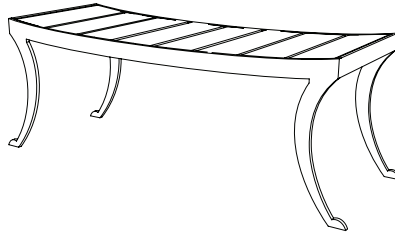

IATESTA
STUDIO

ETRUSCAN BENCH

22-0711
28.75"W x 18"D x 18"H

IATESTA STUDIO

FURNITURE
LIGHTING
ACCESSORIES
TEXTILES

CUSTOM SUGGESTIONS

Standard

As a bench with a flat seat

As a long bench

With upholstery

As a long bench with upholstery

As a cocktail table

Hand Made in Maryland
410.604.0360 (P)
410.604.0363 (F)
info@iatestastudio.com
iatestastudio.com

NOTE: Due to variations in printing, the colors shown here cannot absolutely represent true quality and hue. Prior to ordering, please confirm details of this tearsheet and reference finish samples available through your local showroom or sales representative. Line drawings are not drawn to scale.

ETRUSCAN BENCH

22-0711

28.75"W x 18"D x 18"H

Finish: T214 / Montrose Bronze

Mahogany Slat Seat: Bleached Mahogany

Suitable for outdoor use

Custom sizes and finishes available