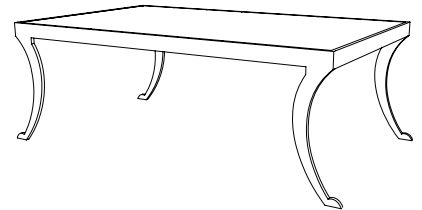

IATESTA
STUDIO

ETRUSCAN BENCH

22-0711
28.75"W x 18"D x 18"H

IATESTA STUDIO

FURNITURE
LIGHTING
ACCESSORIES
TEXTILES

CUSTOM SUGGESTIONS

Standard

As a bench with a flat seat

As a long bench

With upholstery

As a long bench with upholstery

As a cocktail table

Hand Made in Maryland
410.604.0360 (P)
410.604.0363 (F)
info@iatestastudio.com
iatestastudio.com

NOTE: Due to variations in printing, the colors shown here cannot absolutely represent true quality and hue. Prior to ordering, please confirm details of this tearsheet and reference finish samples available through your local showroom or sales representative. Line drawings are not drawn to scale.

ETRUSCAN BENCH

22-0711

28.75"W x 18"D x 18"H

Finish: T214 / Montrose Bronze

Mahogany Slat Seat: Bleached Mahogany

Suitable for outdoor use

Custom sizes and finishes available