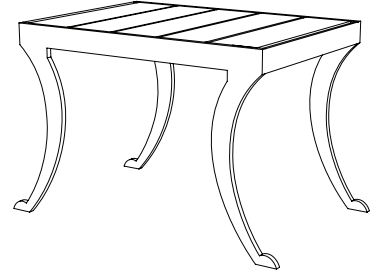

IATESTA
STUDIO

ETRUSCAN BENCH

22-0711
28.75"W x 18"D x 18"H

IATESTA STUDIO

FURNITURE
LIGHTING
ACCESSORIES
TEXTILES

CUSTOM SUGGESTIONS

Standard

As a bench with a flat seat

As a long bench

With upholstery

As a long bench with upholstery

As a cocktail table

Hand Made in Maryland
410.604.0360 (P)
410.604.0363 (F)
info@iatestastudio.com
iatestastudio.com

NOTE: Due to variations in printing, the colors shown here cannot absolutely represent true quality and hue. Prior to ordering, please confirm details of this tearsheet and reference finish samples available through your local showroom or sales representative. Line drawings are not drawn to scale.

ETRUSCAN BENCH

22-0711

28.75"W x 18"D x 18"H

Finish: T214 / Montrose Bronze

Mahogany Slat Seat: Bleached Mahogany

Suitable for outdoor use

Custom sizes and finishes available