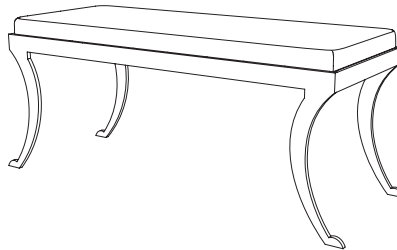

IATESTA
STUDIO

ETRUSCAN BENCH

22-0711
28.75"W x 18"D x 18"H

IATESTA STUDIO

FURNITURE
LIGHTING
ACCESSORIES
TEXTILES

CUSTOM SUGGESTIONS

Standard

As a bench with a flat seat

As a long bench

With upholstery

As a long bench with upholstery

As a cocktail table

Hand Made in Maryland
410.604.0360 (P)
410.604.0363 (F)
info@iatestastudio.com
iatestastudio.com

NOTE: Due to variations in printing, the colors shown here cannot absolutely represent true quality and hue. Prior to ordering, please confirm details of this tearsheet and reference finish samples available through your local showroom or sales representative. Line drawings are not drawn to scale.

ETRUSCAN BENCH

22-0711

28.75"W x 18"D x 18"H

Finish: T214 / Montrose Bronze

Mahogany Slat Seat: Bleached Mahogany

Suitable for outdoor use

Custom sizes and finishes available