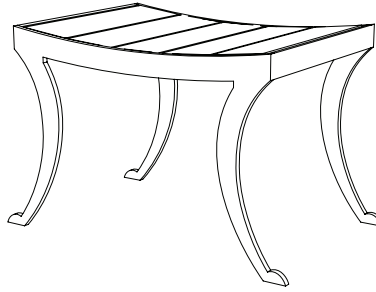

IATESTA
STUDIO

ETRUSCAN BENCH

22-0711
28.75"W x 18"D x 18"H

IATESTA STUDIO

FURNITURE
LIGHTING
ACCESSORIES
TEXTILES

CUSTOM SUGGESTIONS

Standard

As a bench with a flat seat

As a long bench

With upholstery

As a long bench with upholstery

As a cocktail table

Hand Made in Maryland
410.604.0360 (P)
410.604.0363 (F)
info@iatestastudio.com
iatestastudio.com

NOTE: Due to variations in printing, the colors shown here cannot absolutely represent true quality and hue. Prior to ordering, please confirm details of this tearsheet and reference finish samples available through your local showroom or sales representative. Line drawings are not drawn to scale.

ETRUSCAN BENCH

22-0711

28.75"W x 18"D x 18"H

Finish: T214 / Montrose Bronze

Mahogany Slat Seat: Bleached Mahogany

Suitable for outdoor use

Custom sizes and finishes available