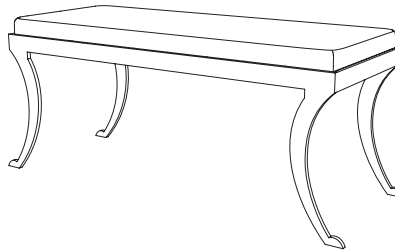

IATESTA
STUDIO

ETRUSCAN BENCH

22-0711
28.75"W x 18"D x 18"H

IATESTA STUDIO

FURNITURE
LIGHTING
ACCESSORIES
TEXTILES

CUSTOM SUGGESTIONS

Standard

As a bench with a flat seat

As a long bench

With upholstery

As a long bench with upholstery

As a cocktail table

Hand Made in Maryland
410.604.0360 (P)
410.604.0363 (F)
info@iatestastudio.com
iatestastudio.com

NOTE: Due to variations in printing, the colors shown here cannot absolutely represent true quality and hue. Prior to ordering, please confirm details of this tearsheet and reference finish samples available through your local showroom or sales representative. Line drawings are not drawn to scale.

ETRUSCAN BENCH

22-0711

28.75"W x 18"D x 18"H

Finish: T211 / Etruscan Bronze

Mahogany Slat Seat: M204 / Pembroke

Custom sizes and finishes available