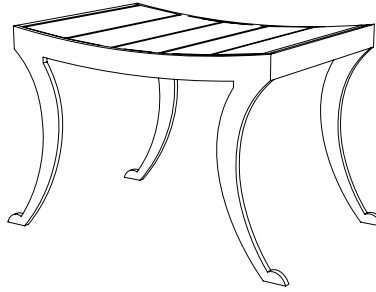

IATESTA
STUDIO

ETRUSCAN BENCH

22-0711
28.75"W x 18"D x 18"H

IATESTA STUDIO

FURNITURE
LIGHTING
ACCESSORIES
TEXTILES

CUSTOM SUGGESTIONS

Standard

As a bench with a flat seat

As a long bench

With upholstery

As a long bench with upholstery

As a cocktail table

Hand Made in Maryland
410.604.0360 (P)
410.604.0363 (F)
info@iatestastudio.com
iatestastudio.com

NOTE: Due to variations in printing, the colors shown here cannot absolutely represent true quality and hue. Prior to ordering, please confirm details of this tearsheet and reference finish samples available through your local showroom or sales representative. Line drawings are not drawn to scale.

ETRUSCAN BENCH

22-0711

28.75"W x 18"D x 18"H

Finish: T211 / Etruscan Bronze

Mahogany Slat Seat: M204 / Pembroke

Custom sizes and finishes available