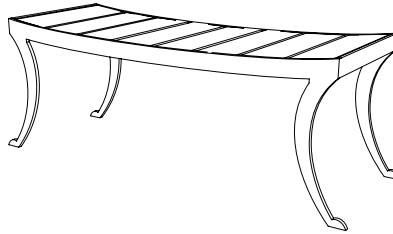

IATESTA
STUDIO

ETRUSCAN BENCH

22-0711
28.75"W x 18"D x 18"H

IATESTA STUDIO

FURNITURE
LIGHTING
ACCESSORIES
TEXTILES

CUSTOM SUGGESTIONS

Standard

As a bench with a flat seat

As a long bench

With upholstery

As a long bench with upholstery

As a cocktail table

Hand Made in Maryland
410.604.0360 (P)
410.604.0363 (F)
info@iatestastudio.com
iatestastudio.com

NOTE: Due to variations in printing, the colors shown here cannot absolutely represent true quality and hue. Prior to ordering, please confirm details of this tearsheet and reference finish samples available through your local showroom or sales representative. Line drawings are not drawn to scale.

ETRUSCAN BENCH

22-0711

28.75"W x 18"D x 18"H

Finish: T211 / Etruscan Bronze

Mahogany Slat Seat: M204 / Pembroke

Custom sizes and finishes available