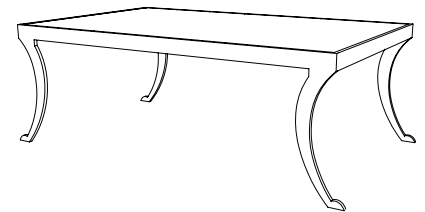

IATESTA
STUDIO

ETRUSCAN BENCH

22-0711
28.75"W x 18"D x 18"H

IATESTA STUDIO

FURNITURE
LIGHTING
ACCESSORIES
TEXTILES

CUSTOM SUGGESTIONS

Standard

As a bench with a flat seat

As a long bench

With upholstery

As a long bench with upholstery

As a cocktail table

Hand Made in Maryland
410.604.0360 (P)
410.604.0363 (F)
info@iatestastudio.com
iatestastudio.com

NOTE: Due to variations in printing, the colors shown here cannot absolutely represent true quality and hue. Prior to ordering, please confirm details of this tearsheet and reference finish samples available through your local showroom or sales representative. Line drawings are not drawn to scale.

ETRUSCAN BENCH

22-0711

28.75"W x 18"D x 18"H

Finish: T211 / Etruscan Bronze

Mahogany Slat Seat: M204 / Pembroke

Custom sizes and finishes available