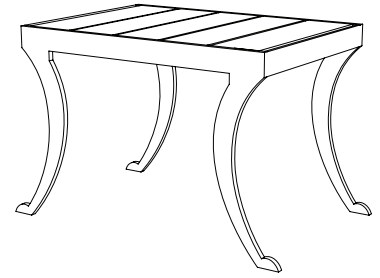

IATESTA
STUDIO

ETRUSCAN BENCH

22-0711
28.75"W x 18"D x 18"H

IATESTA STUDIO

FURNITURE
LIGHTING
ACCESSORIES
TEXTILES

CUSTOM SUGGESTIONS

Standard

As a bench with a flat seat

As a long bench

With upholstery

As a long bench with upholstery

As a cocktail table

Hand Made in Maryland
410.604.0360 (P)
410.604.0363 (F)
info@iatestastudio.com
iatestastudio.com

NOTE: Due to variations in printing, the colors shown here cannot absolutely represent true quality and hue. Prior to ordering, please confirm details of this tearsheet and reference finish samples available through your local showroom or sales representative. Line drawings are not drawn to scale.

ETRUSCAN BENCH

22-0711

28.75"W x 18"D x 18"H

Finish: T211 / Etruscan Bronze

Mahogany Slat Seat: M204 / Pembroke

Custom sizes and finishes available