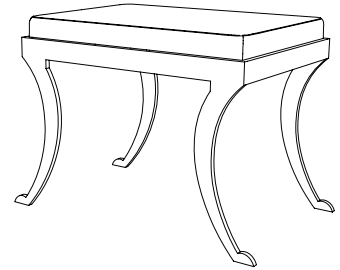

IATESTA
STUDIO

ETRUSCAN BENCH

22-0711
28.75"W x 18"D x 18"H

IATESTA STUDIO

FURNITURE
LIGHTING
ACCESSORIES
TEXTILES

CUSTOM SUGGESTIONS

Standard

As a bench with a flat seat

As a long bench

With upholstery

As a long bench with upholstery

As a cocktail table

Hand Made in Maryland
410.604.0360 (P)
410.604.0363 (F)
info@iatestastudio.com
iatestastudio.com

NOTE: Due to variations in printing, the colors shown here cannot absolutely represent true quality and hue. Prior to ordering, please confirm details of this tearsheet and reference finish samples available through your local showroom or sales representative. Line drawings are not drawn to scale.

ETRUSCAN BENCH

22-0711

28.75"W x 18"D x 18"H

Finish: T211 / Etruscan Bronze

Mahogany Slat Seat: M204 / Pembroke

Custom sizes and finishes available