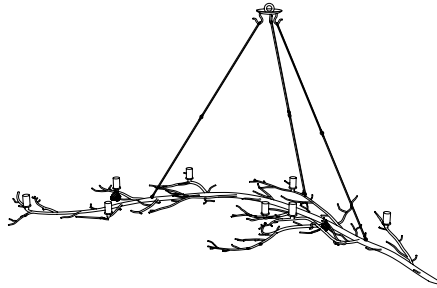

IATESTA
STUDIO

FIORE CHANDELIER

41-1203
65"W x 32"D x 37"H

IATESTA STUDIO

FURNITURE
LIGHTING
ACCESSORIES
TEXTILES

CUSTOM SUGGESTIONS

Standard

As a pendant

Round

As a sconce - left & right

Mirror of standard

Hand Made in Maryland
410.604.0360 (P)
410.604.0363 (F)
info@iatestastudio.com
iatestastudio.com

NOTE: Due to variations in printing, the colors shown here cannot absolutely represent true quality and hue. Prior to ordering, please confirm details of this tearsheet and reference finish samples available through your local showroom or sales representative. Line drawings are not drawn to scale.

FIORE CHANDELIER

41-1203

65"W x 32"D x 37"H

Finish: L306 / White Gold on Fiore Texture

8 lights / candelabra sockets / max wattage 40W

Weight: 15 lbs

Custom sizes and finishes available

iatestastudio.com