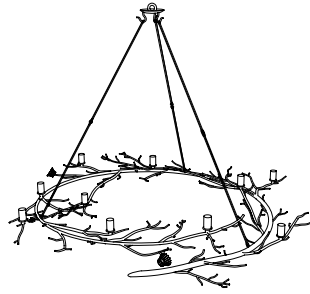

IATESTA
STUDIO

FIORE CHANDELIER

41-1203
65"W x 32"D x 37"H

IATESTA STUDIO

FURNITURE
LIGHTING
ACCESSORIES
TEXTILES

CUSTOM SUGGESTIONS

Standard

As a pendant

Round

As a sconce - left & right

Mirror of standard

Hand Made in Maryland
410.604.0360 (P)
410.604.0363 (F)
info@iatestastudio.com
iatestastudio.com

NOTE: Due to variations in printing, the colors shown here cannot absolutely represent true quality and hue. Prior to ordering, please confirm details of this tearsheet and reference finish samples available through your local showroom or sales representative. Line drawings are not drawn to scale.

FIORE CHANDELIER

41-1203

65"W x 32"D x 37"H

Finish: L306 / White Gold on Fiore Texture

8 lights / candelabra sockets / max wattage 40W

Weight: 15 lbs

Custom sizes and finishes available

iatestastudio.com