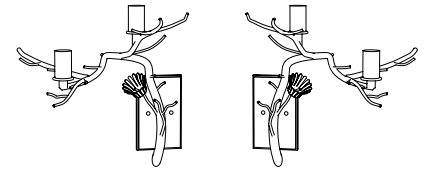

IATESTA
STUDIO

FIORE CHANDELIER

41-1203
65"W x 32"D x 37"H

IATESTA STUDIO

FURNITURE
LIGHTING
ACCESSORIES
TEXTILES

CUSTOM SUGGESTIONS

Standard

As a pendant

Round

As a sconce - left & right

Mirror of standard

Hand Made in Maryland
410.604.0360 (P)
410.604.0363 (F)
info@iatestastudio.com
iatestastudio.com

NOTE: Due to variations in printing, the colors shown here cannot absolutely represent true quality and hue. Prior to ordering, please confirm details of this tearsheet and reference finish samples available through your local showroom or sales representative. Line drawings are not drawn to scale.

FIORE CHANDELIER

41-1203

65"W x 32"D x 37"H

Finish: L306 / White Gold on Fiore Texture

8 lights / candelabra sockets / max wattage 40W

Weight: 15 lbs

Custom sizes and finishes available

iatestastudio.com