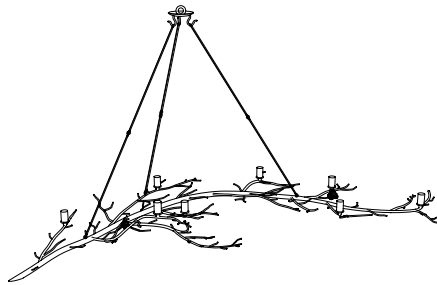

IATESTA
STUDIO

FIORE CHANDELIER

41-1203
65"W x 32"D x 37"H

IATESTA STUDIO

FURNITURE
LIGHTING
ACCESSORIES
TEXTILES

CUSTOM SUGGESTIONS

Standard

As a pendant

Round

As a sconce - left & right

Mirror of standard

Hand Made in Maryland
410.604.0360 (P)
410.604.0363 (F)
info@iatestastudio.com
iatestastudio.com

NOTE: Due to variations in printing, the colors shown here cannot absolutely represent true quality and hue. Prior to ordering, please confirm details of this tearsheet and reference finish samples available through your local showroom or sales representative. Line drawings are not drawn to scale.

FIORE CHANDELIER

41-1203

65"W x 32"D x 37"H

Finish: L306 / White Gold on Fiore Texture

8 lights / candelabra sockets / max wattage 40W

Weight: 15 lbs

Custom sizes and finishes available

iatestastudio.com