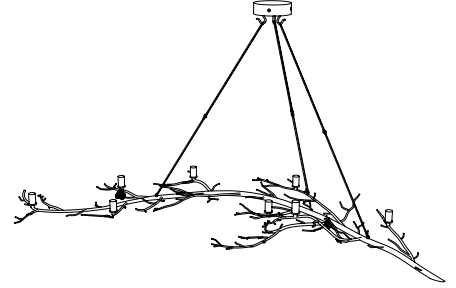

IATESTA
STUDIO

FIORE CHANDELIER

41-1203
65"W x 32"D x 37"H

IATESTA STUDIO

FURNITURE
LIGHTING
ACCESSORIES
TEXTILES

CUSTOM SUGGESTIONS

Standard

As a pendant

Round

As a sconce - left & right

Mirror of standard

Hand Made in Maryland
410.604.0360 (P)
410.604.0363 (F)
info@iatestastudio.com
iatestastudio.com

NOTE: Due to variations in printing, the colors shown here cannot absolutely represent true quality and hue. Prior to ordering, please confirm details of this tearsheet and reference finish samples available through your local showroom or sales representative. Line drawings are not drawn to scale.

FIORE CHANDELIER

41-1203

65"W x 32"D x 37"H

Finish: L306 / White Gold on Fiore Texture

8 lights / candelabra sockets / max wattage 40W

Weight: 15 lbs

Custom sizes and finishes available

iatestastudio.com