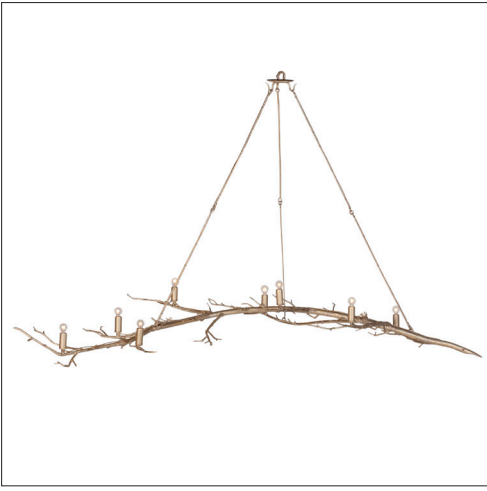

IATESTA
STUDIO

FIORE CHANDELIER

41-1203
65"W x 32"D x 37"H

IATESTA STUDIO

FURNITURE
LIGHTING
ACCESSORIES
TEXTILES

CUSTOM SUGGESTIONS

Standard

As a pendant

Round

As a sconce - left & right

Mirror of standard

Hand Made in Maryland
410.604.0360 (P)
410.604.0363 (F)
info@iatestastudio.com
iatestastudio.com

NOTE: Due to variations in printing, the colors shown here cannot absolutely represent true quality and hue. Prior to ordering, please confirm details of this tearsheet and reference finish samples available through your local showroom or sales representative. Line drawings are not drawn to scale.

FIORE CHANDELIER

41-1203

65"W x 32"D x 37"H

Finish: L306 / White Gold on Fiore Texture

8 lights / candelabra sockets / max wattage 40W

Weight: 15 lbs

Custom sizes and finishes available

iatestastudio.com