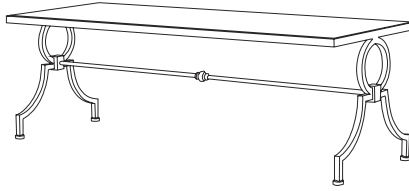

IATESTA
STUDIO

FLEEK COFFEE TABLE

15-0817
54"W x 20"D x 18"H

CUSTOM SUGGESTIONS

Standard

Standard Bench

With three sets of legs

As a side table

FLEEK COFFEE TABLE

15-0817

54"W x 20"D x 18"H

Finish: T211 / Etruscan Bronze

Top: Inset heavily antiqued mirror

Custom sizes and finishes available

MADE
IN THE
U.S.A.