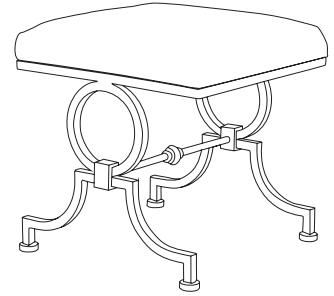

IATESTA
STUDIO

FLEEK COFFEE TABLE

15-0817
54"W x 20"D x 18"H

CUSTOM SUGGESTIONS

Standard

Standard Bench

With three sets of legs

As a side table

FLEEK COFFEE TABLE

15-0817

54"W x 20"D x 18"H

Finish: T211 / Etruscan Bronze

Top: Inset heavily antiqued mirror

Custom sizes and finishes available

MADE
IN THE
U.S.A.