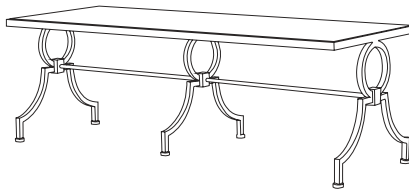

IATESTA
STUDIO

FLEEK COFFEE TABLE

15-0817
54"W x 20"D x 18"H

CUSTOM SUGGESTIONS

Standard

Standard Bench

With three sets of legs

As a side table

FLEEK COFFEE TABLE

15-0817

54"W x 20"D x 18"H

Finish: T211 / Etruscan Bronze

Top: Inset heavily antiqued mirror

Custom sizes and finishes available

MADE
IN THE
U.S.A.