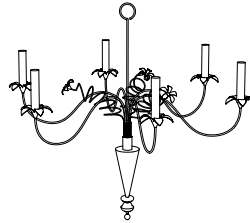

IATESTA
STUDIO

FLEUR CHANDELIER - SIZE I

41-0121-I
26" Dia. x 26"H

Hand Made in Maryland
 410.604.0360 (P)
 410.604.0363 (F)
 info@iatestastudio.com
 iatestastudio.com

NOTE: Due to variations in printing, the colors shown here cannot absolutely represent true quality and hue. Prior to ordering, please confirm details of this tearsheet and reference finish samples available through your local showroom or sales representative. Line drawings are not drawn to scale.

10.20

MADE IN THE U.S.A.

IATESTA STUDIO

FURNITURE
 LIGHTING
 ACCESSORIES
 TEXTILES

CUSTOM SUGGESTIONS

Standard

Standard Size II

With one tier

With four tiers

Standard Sconce

Sconce with two arms

FLEUR CHANDELIER - SIZE I

41-0121-I

26" Dia. x 26"H

Finish: L201 / Provençale Yellow & Gilt

7 lights / candelabra sockets / max wattage 40W