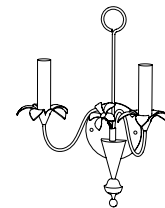

IATESTA
STUDIO

FLEUR CHANDELIER - SIZE I

41-0121-I
26" Dia. x 26"H

Hand Made in Maryland
 410.604.0360 (P)
 410.604.0363 (F)
 info@iatestastudio.com
 iatestastudio.com

NOTE: Due to variations in printing, the colors shown here cannot absolutely represent true quality and hue. Prior to ordering, please confirm details of this tearsheet and reference finish samples available through your local showroom or sales representative. Line drawings are not drawn to scale.

10.20

MADE IN THE U.S.A.

IATESTA STUDIO

FURNITURE
 LIGHTING
 ACCESSORIES
 TEXTILES

CUSTOM SUGGESTIONS

Standard

Standard Size II

With one tier

With four tiers

Standard Sconce

Sconce with two arms

FLEUR CHANDELIER - SIZE I

41-0121-I

26" Dia. x 26"H

Finish: L201 / Provençale Yellow & Gilt

7 lights / candelabra sockets / max wattage 40W