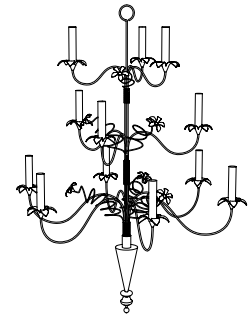

IATESTA
STUDIO

FLEUR CHANDELIER - SIZE I

41-0121-I
26" Dia. x 26"H

Hand Made in Maryland
 410.604.0360 (P)
 410.604.0363 (F)
 info@iatestastudio.com
 iatestastudio.com

NOTE: Due to variations in printing, the colors shown here cannot absolutely represent true quality and hue. Prior to ordering, please confirm details of this tearsheet and reference finish samples available through your local showroom or sales representative. Line drawings are not drawn to scale.

10.20

MADE IN THE U.S.A.

IATESTA STUDIO

FURNITURE
 LIGHTING
 ACCESSORIES
 TEXTILES

CUSTOM SUGGESTIONS

Standard

Standard Size II

With one tier

With four tiers

Standard Sconce

Sconce with two arms

FLEUR CHANDELIER - SIZE I

41-0121-I

26" Dia. x 26"H

Finish: L201 / Provençale Yellow & Gilt

7 lights / candelabra sockets / max wattage 40W