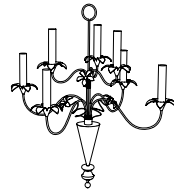

IATESTA
STUDIO

FLEUR CHANDELIER - SIZE I

41-0121-I
26" Dia. x 26"H

Hand Made in Maryland
 410.604.0360 (P)
 410.604.0363 (F)
 info@iatestastudio.com
 iatestastudio.com

NOTE: Due to variations in printing, the colors shown here cannot absolutely represent true quality and hue. Prior to ordering, please confirm details of this tearsheet and reference finish samples available through your local showroom or sales representative. Line drawings are not drawn to scale.

10.20

MADE IN THE U.S.A.

IATESTA STUDIO

FURNITURE
 LIGHTING
 ACCESSORIES
 TEXTILES

CUSTOM SUGGESTIONS

Standard

Standard Size II

With one tier

With four tiers

Standard Sconce

Sconce with two arms

FLEUR CHANDELIER - SIZE I

41-0121-I

26" Dia. x 26"H

Finish: L201 / Provençale Yellow & Gilt

7 lights / candelabra sockets / max wattage 40W