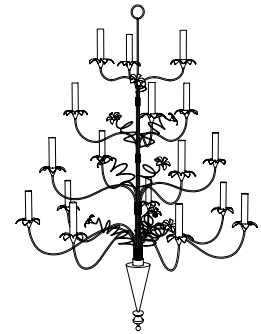

IATESTA
STUDIO

FLEUR CHANDELIER - SIZE I

41-0121-I
26" Dia. x 26"H

Hand Made in Maryland
 410.604.0360 (P)
 410.604.0363 (F)
 info@iatestastudio.com
 iatestastudio.com

NOTE: Due to variations in printing, the colors shown here cannot absolutely represent true quality and hue. Prior to ordering, please confirm details of this tearsheet and reference finish samples available through your local showroom or sales representative. Line drawings are not drawn to scale.

10.20

MADE IN THE U.S.A.

IATESTA STUDIO

FURNITURE
 LIGHTING
 ACCESSORIES
 TEXTILES

CUSTOM SUGGESTIONS

Standard

Standard Size II

With one tier

With four tiers

Standard Sconce

Sconce with two arms

FLEUR CHANDELIER - SIZE I

41-0121-I

26" Dia. x 26"H

Finish: L201 / Provençale Yellow & Gilt

7 lights / candelabra sockets / max wattage 40W