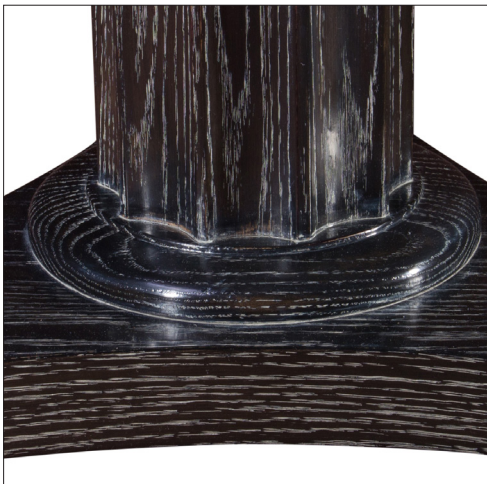

IATESTA
STUDIO

FLUTED TABLE – SIZE II

14-9915-II
32" Dia. x 26"H

IATESTA STUDIO

FURNITURE
LIGHTING
ACCESSORIES
TEXTILES

CUSTOM SUGGESTIONS

Standard

Standard Size I

Standard Garrett Table

Square

As a coffee table

Plinth base

Hand Made in Maryland
410.604.0360 (P)
410.604.0363 (F)
info@iatestastudio.com
iatestastudio.com

NOTE: Due to variations in printing, the colors shown here cannot absolutely represent true quality and hue. Prior to ordering, please confirm details of this tearsheet and reference finish samples available through your local showroom or sales representative. Line drawings are not drawn to scale.

FLUTED TABLE – SIZE II

14-9915-II

32" Dia. x 26"H

Species: Oak

Finish: O305 / Cersed Oak

Custom sizes and finishes available