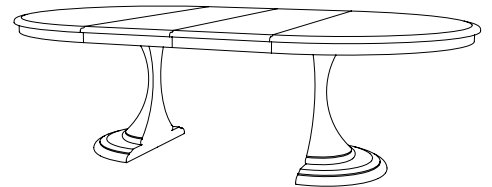

IATESTA
STUDIO

GARDEN TABLE – SIZE I

11-0208-I
48" Dia. x 30"H

IATESTA STUDIO

FURNITURE
LIGHTING
ACCESSORIES
TEXTILES

CUSTOM SUGGESTIONS

Standard

Standard Size II

Standard Size III

With leaves

Double pedestal

As an occasional table

Hand Made in Maryland
410.604.0360 (P)
410.604.0363 (F)
info@iatestastudio.com
iatestastudio.com

NOTE: Due to variations in printing, the colors shown here cannot absolutely represent true quality and hue. Prior to ordering, please confirm details of this tearsheet and reference finish samples available through your local showroom or sales representative. Line drawings are not drawn to scale.

GARDEN TABLE – SIZE I

11-0208-I

48" Dia. x 30"H

Species: Painted

Finish: PF311 / White Lacquer – Satin

Clearance under apron: 27"

Clearance under top: 29"

Custom sizes and finishes available