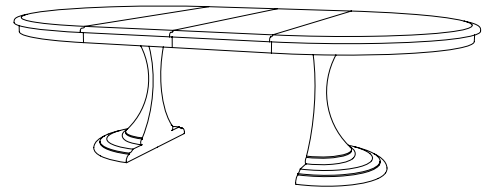

IATESTA  
STUDIO

GARDEN TABLE - SIZE III

11-0208-III  
72"W x 42"D x 30"H

## CUSTOM SUGGESTIONS

Standard

Standard Size II

Standard Size I

With leaves

Double pedestal

As an occasional table

Hand Made in Maryland  
410.604.0360 (P)  
410.604.0363 (F)  
info@iatestastudio.com  
iatestastudio.com

## GARDEN TABLE - SIZE III

11-0208-III

72"W x 42"D x 30"H - elliptical oval

Species: Painted

Finish: PF311 / White Lacquer - Satin

Clearance under apron: 27"

Clearance under top: 29"

Custom sizes and finishes available