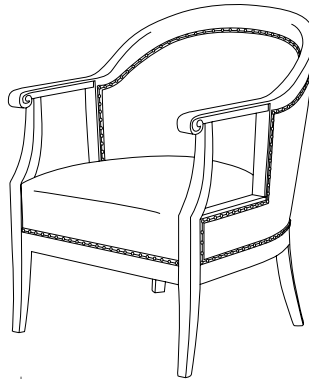

IATESTA  
STUDIO

GEORGES CLUB CHAIR

23-0326  
26.5"W x 30"D x 34"H

CUSTOM SUGGESTIONS

Standard

Eliminate nail head trim

Hand Made in Maryland  
410.604.0360 (P)  
410.604.0363 (F)  
info@iatestastudio.com  
iatestastudio.com

**NOTE:** Due to variations in printing, the colors shown here cannot absolutely represent true quality and hue. Prior to ordering, please confirm details of this tearsheet and reference finish samples available through your local showroom or sales representative. Line drawings are not drawn to scale.

## GEORGES CLUB CHAIR

23-0326

26.5"W x 30"D x 34"H

AH: 27" / SH: 19" / SD: 21.5"

Species: Cherry

Finish: C207 / Italian Walnut

COL 108 square feet or COM 6 yards

Spaced antique brass nail head trim