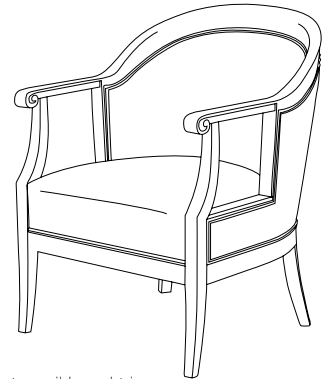

IATESTA  
STUDIO

GEORGES CLUB CHAIR

23-0326  
26.5"W x 30"D x 34"H

CUSTOM SUGGESTIONS

Standard

Eliminate nail head trim

Hand Made in Maryland  
410.604.0360 (P)  
410.604.0363 (F)  
info@iatestastudio.com  
iatestastudio.com

**NOTE:** Due to variations in printing, the colors shown here cannot absolutely represent true quality and hue. Prior to ordering, please confirm details of this tearsheet and reference finish samples available through your local showroom or sales representative. Line drawings are not drawn to scale.

## GEORGES CLUB CHAIR

23-0326

26.5"W x 30"D x 34"H

AH: 27" / SH: 19" / SD: 21.5"

Species: Cherry

Finish: C207 / Italian Walnut

COL 108 square feet or COM 6 yards

Spaced antique brass nail head trim