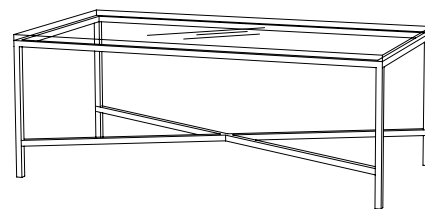

IATESTA
STUDIO

KLEIN COCKTAIL TABLE

15-0807
48"W x 24"D x 19"H

IATESTA STUDIO

FURNITURE
LIGHTING
ACCESSORIES
TEXTILES

CUSTOM SUGGESTIONS

Standard

Standard Side Table

Standard Console

With a glass top

As a dining table

As a writing desk

Hand Made in Maryland

410.604.0360 (P)

410.604.0363 (F)

info@iatestastudio.com

KLEIN COCKTAIL TABLE

15-0807

48"W x 24"D x 19"H

Top Species: Painted

Top Finish: FS102-02 / Faux Antique Shagreen - Linen

Base Finish: T305 / Burnished Silver Leaf

Custom sizes and finishes available

MADE
IN THE
U.S.A.