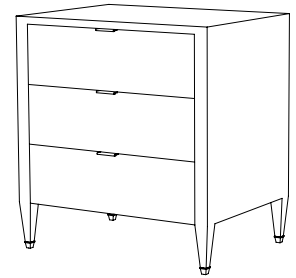

IATESTA  
STUDIO

KNEW COMMODE

31-1121  
38"W x 22"D x 28"H

CUSTOM SUGGESTIONS

Standard

As a bedside chest

As a dresser

As a sideboard

KNEW COMMODE

31-1121

38"W x 22"D x 28"H

Species: Walnut

Finish: W209 / Medium Walnut

Three drawers on soft close slides, solid bottoms

Drawer interiors finished to match exterior

Hardware: Polished nickel