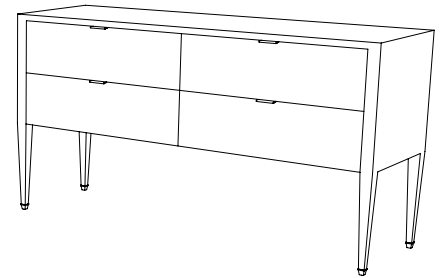

IATESTA  
STUDIO

KNEW COMMODE

31-1121  
38"W x 22"D x 28"H

CUSTOM SUGGESTIONS

Standard

As a bedside chest

As a dresser

As a sideboard

KNEW COMMODE

31-1121

38"W x 22"D x 28"H

Species: Walnut

Finish: W209 / Medium Walnut

Three drawers on soft close slides, solid bottoms

Drawer interiors finished to match exterior

Hardware: Polished nickel