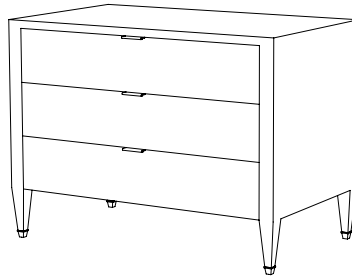

IATESTA  
STUDIO

KNEW COMMODE

31-1121  
38"W x 22"D x 28"H

CUSTOM SUGGESTIONS

Standard

As a bedside chest

As a dresser

As a sideboard

KNEW COMMODE

31-1121

38"W x 22"D x 28"H

Species: Walnut

Finish: W209 / Medium Walnut

Three drawers on soft close slides, solid bottoms

Drawer interiors finished to match exterior

Hardware: Polished nickel