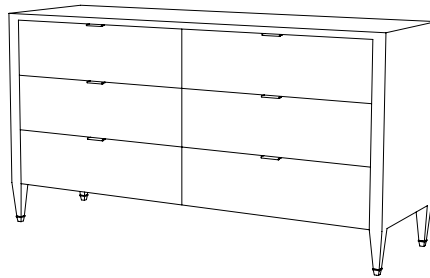

IATESTA  
STUDIO

KNEW COMMODE

31-1121  
38"W x 22"D x 28"H

CUSTOM SUGGESTIONS

Standard

As a bedside chest

As a dresser

As a sideboard

KNEW COMMODE

31-1121

38"W x 22"D x 28"H

Species: Walnut

Finish: W209 / Medium Walnut

Three drawers on soft close slides, solid bottoms

Drawer interiors finished to match exterior

Hardware: Polished nickel