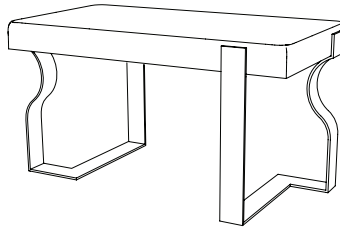

IATESTA
STUDIO

LAYNE BENCH - SIZE I

22-1503-I
33"W x 18"D x 19"H

IATESTA STUDIO

FURNITURE
LIGHTING
ACCESSORIES
TEXTILES

CUSTOM SUGGESTIONS

Standard

Standard Layne Bench - Size II

With straight legs

Size II with straight legs

Standard Layne Console

As a side table

Hand Made in Maryland
410.604.0360 (P)
410.604.0363 (F)
info@iatestastudio.com
iatestastudio.com

NOTE: Due to variations in printing, the colors shown here cannot absolutely represent true quality and hue. Prior to ordering, please confirm details of this tearsheet and reference finish samples available through your local showroom or sales representative. Line drawings are not drawn to scale.

LAYNE BENCH - SIZE I

Design Staash\Quinn

22-1503-I

33"W x 18"D x 19"H

Finish: T313 / Orleans

COM 1 yard or COL 18 square feet

Box seat with "X" panel on top, top stitched

Custom sizes and finishes available