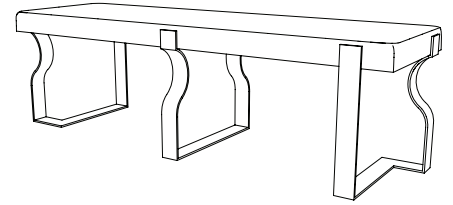

IATESTA
STUDIO

LAYNE BENCH - SIZE I

22-1503-I
33"W x 18"D x 19"H

IATESTA STUDIO

FURNITURE
LIGHTING
ACCESSORIES
TEXTILES

CUSTOM SUGGESTIONS

Standard

Standard Layne Bench - Size II

With straight legs

Size II with straight legs

Standard Layne Console

As a side table

Hand Made in Maryland
410.604.0360 (P)
410.604.0363 (F)
info@iatestastudio.com
iatestastudio.com

NOTE: Due to variations in printing, the colors shown here cannot absolutely represent true quality and hue. Prior to ordering, please confirm details of this tearsheet and reference finish samples available through your local showroom or sales representative. Line drawings are not drawn to scale.

LAYNE BENCH - SIZE I

Design Staash\Quinn

22-1503-I

33"W x 18"D x 19"H

Finish: T313 / Orleans

COM 1 yard or COL 18 square feet

Box seat with "X" panel on top, top stitched

Custom sizes and finishes available