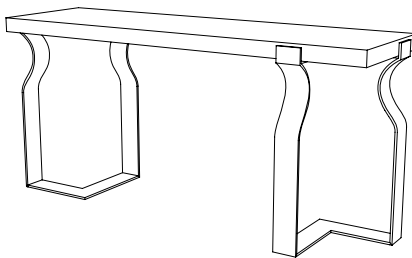

IATESTA
STUDIO

LAYNE BENCH - SIZE I

22-1503-I
33"W x 18"D x 19"H

IATESTA STUDIO

FURNITURE
LIGHTING
ACCESSORIES
TEXTILES

CUSTOM SUGGESTIONS

Standard

Standard Layne Bench - Size II

With straight legs

Size II with straight legs

Standard Layne Console

As a side table

Hand Made in Maryland
410.604.0360 (P)
410.604.0363 (F)
info@iatestastudio.com
iatestastudio.com

NOTE: Due to variations in printing, the colors shown here cannot absolutely represent true quality and hue. Prior to ordering, please confirm details of this tearsheet and reference finish samples available through your local showroom or sales representative. Line drawings are not drawn to scale.

LAYNE BENCH - SIZE I

Design Staash\Quinn

22-1503-I

33"W x 18"D x 19"H

Finish: T313 / Orleans

COM 1 yard or COL 18 square feet

Box seat with "X" panel on top, top stitched

Custom sizes and finishes available