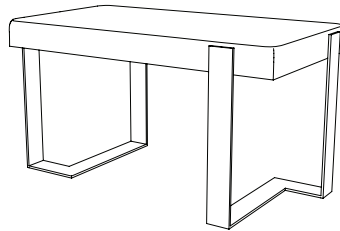

IATESTA
STUDIO

LAYNE BENCH - SIZE I

22-1503-I
33"W x 18"D x 19"H

IATESTA STUDIO

FURNITURE
LIGHTING
ACCESSORIES
TEXTILES

CUSTOM SUGGESTIONS

Standard

Standard Layne Bench - Size II

With straight legs

Size II with straight legs

Standard Layne Console

As a side table

Hand Made in Maryland
410.604.0360 (P)
410.604.0363 (F)
info@iatestastudio.com
iatestastudio.com

NOTE: Due to variations in printing, the colors shown here cannot absolutely represent true quality and hue. Prior to ordering, please confirm details of this tearsheet and reference finish samples available through your local showroom or sales representative. Line drawings are not drawn to scale.

LAYNE BENCH - SIZE I

Design Staash\Quinn

22-1503-I

33"W x 18"D x 19"H

Finish: T313 / Orleans

COM 1 yard or COL 18 square feet

Box seat with "X" panel on top, top stitched

Custom sizes and finishes available