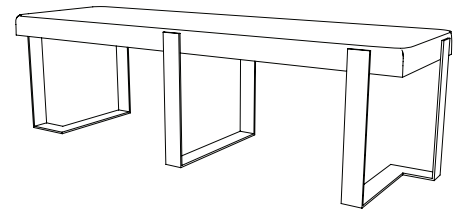

IATESTA
STUDIO

LAYNE BENCH - SIZE I

22-1503-I
33"W x 18"D x 19"H

IATESTA STUDIO

FURNITURE
LIGHTING
ACCESSORIES
TEXTILES

CUSTOM SUGGESTIONS

Standard

Standard Layne Bench - Size II

With straight legs

Size II with straight legs

Standard Layne Console

As a side table

Hand Made in Maryland
410.604.0360 (P)
410.604.0363 (F)
info@iatestastudio.com
iatestastudio.com

NOTE: Due to variations in printing, the colors shown here cannot absolutely represent true quality and hue. Prior to ordering, please confirm details of this tearsheet and reference finish samples available through your local showroom or sales representative. Line drawings are not drawn to scale.

LAYNE BENCH - SIZE I

Design Staash\Quinn

22-1503-I

33"W x 18"D x 19"H

Finish: T313 / Orleans

COM 1 yard or COL 18 square feet

Box seat with "X" panel on top, top stitched

Custom sizes and finishes available