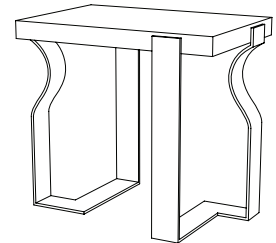

IATESTA
STUDIO

LAYNE BENCH - SIZE I

22-1503-I
33"W x 18"D x 19"H

IATESTA STUDIO

FURNITURE
LIGHTING
ACCESSORIES
TEXTILES

CUSTOM SUGGESTIONS

Standard

Standard Layne Bench - Size II

With straight legs

Size II with straight legs

Standard Layne Console

As a side table

Hand Made in Maryland
410.604.0360 (P)
410.604.0363 (F)
info@iatestastudio.com
iatestastudio.com

NOTE: Due to variations in printing, the colors shown here cannot absolutely represent true quality and hue. Prior to ordering, please confirm details of this tearsheet and reference finish samples available through your local showroom or sales representative. Line drawings are not drawn to scale.

LAYNE BENCH - SIZE I

Design Staash\Quinn

22-1503-I

33"W x 18"D x 19"H

Finish: T313 / Orleans

COM 1 yard or COL 18 square feet

Box seat with "X" panel on top, top stitched

Custom sizes and finishes available