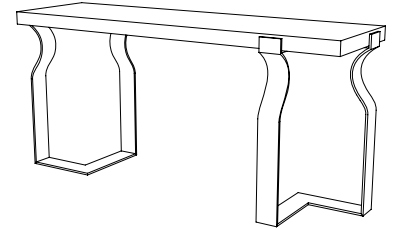

IATESTA
STUDIO

LAYNE BENCH - SIZE II

22-1503-II
60"W x 18"D x 19"H

IATESTA FURNITURE
STUDIO LIGHTING
ACCESSORIES
TEXTILES

CUSTOM SUGGESTIONS

Standard

Standard Layne Bench - Size I

With straight legs

Standard Layne Console

As a side table

Standard Voie Console

Hand Made in Maryland
410.604.0360 (P)
410.604.0363 (F)
info@iatestastudio.com
iatestastudio.com

NOTE: Due to variations in printing, the colors shown here cannot absolutely represent true quality and hue. Prior to ordering, please confirm details of this tearsheet and reference finish samples available through your local showroom or sales representative. Line drawings are not drawn to scale.

LAYNE BENCH - SIZE II

Design Staash\Quinn

22-1503-II

60"W x 18"D x 19"H

Finish: T217 / Gunmetal

COL 45 square feet or COM 2.5 yards

Box seat, top stitched

Custom sizes and finishes available