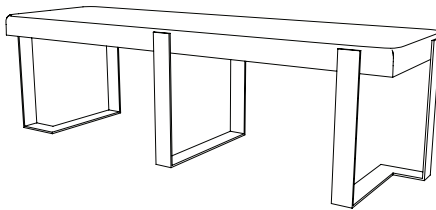

IATESTA
STUDIO

LAYNE BENCH - SIZE II

22-1503-II
60"W x 18"D x 19"H

IATESTA FURNITURE
STUDIO LIGHTING
ACCESSORIES
TEXTILES

CUSTOM SUGGESTIONS

Standard

Standard Layne Bench - Size I

With straight legs

Standard Layne Console

As a side table

Standard Voie Console

Hand Made in Maryland
410.604.0360 (P)
410.604.0363 (F)
info@iatestastudio.com
iatestastudio.com

NOTE: Due to variations in printing, the colors shown here cannot absolutely represent true quality and hue. Prior to ordering, please confirm details of this tearsheet and reference finish samples available through your local showroom or sales representative. Line drawings are not drawn to scale.

LAYNE BENCH - SIZE II

Design Staash\Quinn

22-1503-II

60"W x 18"D x 19"H

Finish: T217 / Gunmetal

COL 45 square feet or COM 2.5 yards

Box seat, top stitched

Custom sizes and finishes available