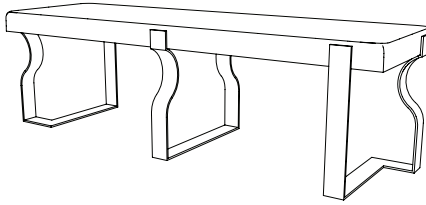

IATESTA
STUDIO

LAYNE BENCH - SIZE II

22-1503-II
60"W x 18"D x 19"H

IATESTA FURNITURE
STUDIO LIGHTING
ACCESSORIES
TEXTILES

CUSTOM SUGGESTIONS

Standard

Standard Layne Bench - Size I

With straight legs

Standard Layne Console

As a side table

Standard Voie Console

Hand Made in Maryland
410.604.0360 (P)
410.604.0363 (F)
info@iatestastudio.com
iatestastudio.com

NOTE: Due to variations in printing, the colors shown here cannot absolutely represent true quality and hue. Prior to ordering, please confirm details of this tearsheet and reference finish samples available through your local showroom or sales representative. Line drawings are not drawn to scale.

LAYNE BENCH - SIZE II

Design Staash\Quinn

22-1503-II

60"W x 18"D x 19"H

Finish: T217 / Gunmetal

COL 45 square feet or COM 2.5 yards

Box seat, top stitched

Custom sizes and finishes available