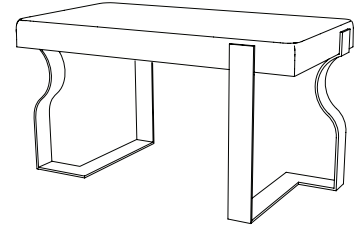

IATESTA
STUDIO

LAYNE BENCH - SIZE II

22-1503-II
60"W x 18"D x 19"H

IATESTA FURNITURE
STUDIO LIGHTING
ACCESSORIES
TEXTILES

CUSTOM SUGGESTIONS

Standard

Standard Layne Bench - Size I

With straight legs

Standard Layne Console

As a side table

Standard Voie Console

Hand Made in Maryland
410.604.0360 (P)
410.604.0363 (F)
info@iatestastudio.com
iatestastudio.com

NOTE: Due to variations in printing, the colors shown here cannot absolutely represent true quality and hue. Prior to ordering, please confirm details of this tearsheet and reference finish samples available through your local showroom or sales representative. Line drawings are not drawn to scale.

LAYNE BENCH - SIZE II

Design Staash\Quinn

22-1503-II

60"W x 18"D x 19"H

Finish: T217 / Gunmetal

COL 45 square feet or COM 2.5 yards

Box seat, top stitched

Custom sizes and finishes available