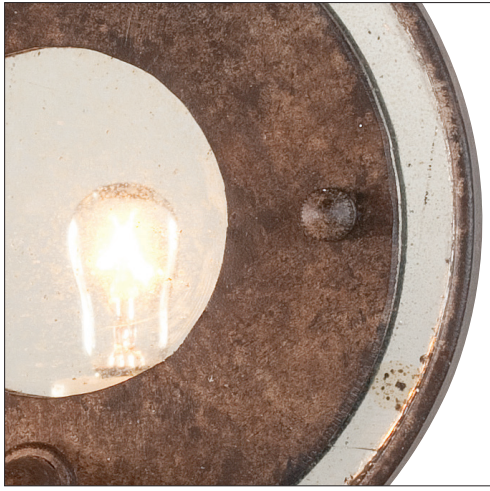

IATESTA  
STUDIO

LE CIRQUE SCONCE

42-1024  
5.75"W x 5.375"D x 11"H

IATESTA FURNITURE  
STUDIO LIGHTING  
ACCESSORIES  
TEXTILES

Standard

Hand Made in Maryland  
410.604.0360 (P)  
410.604.0363 (F)  
info@iatestastudio.com  
iatestastudio.com

**NOTE:** Due to variations in printing, the colors shown here cannot absolutely represent true quality and hue. Prior to ordering, please confirm details of this tearsheet and reference finish samples available through your local showroom or sales representative. Line drawings are not drawn to scale.

## LE CIRQUE SCONCE

42-1024

5.75"W x 5.375"D x 11"H

Finish: T215 / Cernobbio Rust

1 light / candelabra socket / max wattage 40W

UL Listed

Weight: 6 lbs

Antiqued Mirror