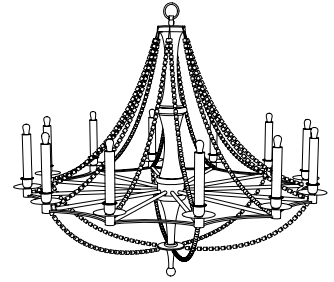

IATESTA  
STUDIO

LEIDEN CHANDELIER - SIZE II

41-0307-II  
36" Dia. x 43.5"H

Hand Made in Maryland  
 410.604.0360 (P)  
 410.604.0363 (F)  
 info@iatestastudio.com  
 iatestastudio.com

**NOTE:** Due to variations in printing, the colors shown here cannot absolutely represent true quality and hue. Prior to ordering, please confirm details of this tearsheet and reference finish samples available through your local showroom or sales representative. Line drawings are not drawn to scale.

## CUSTOM SUGGESTIONS

Standard

Standard Size I

Eliminate crystal

Eliminate crystal Size I

Standard Leiden Sconce Size I

Standard Leiden Sconce Size II