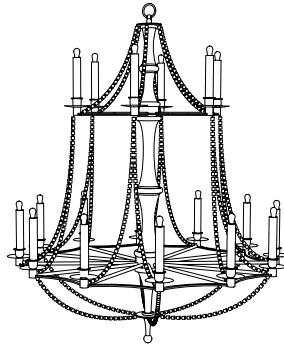

IATESTA  
STUDIO

LEIDEN CHANDELIER - SIZE II

41-0307-II  
36" Dia. x 43.5"H

Hand Made in Maryland  
 410.604.0360 (P)  
 410.604.0363 (F)  
 info@iatestastudio.com  
 iatestastudio.com

**NOTE:** Due to variations in printing, the colors shown here cannot absolutely represent true quality and hue. Prior to ordering, please confirm details of this tearsheet and reference finish samples available through your local showroom or sales representative. Line drawings are not drawn to scale.

## CUSTOM SUGGESTIONS

Standard

Standard Size I

Eliminate crystal

Eliminate crystal Size I

Standard Leiden Sconce Size I

Standard Leiden Sconce Size II