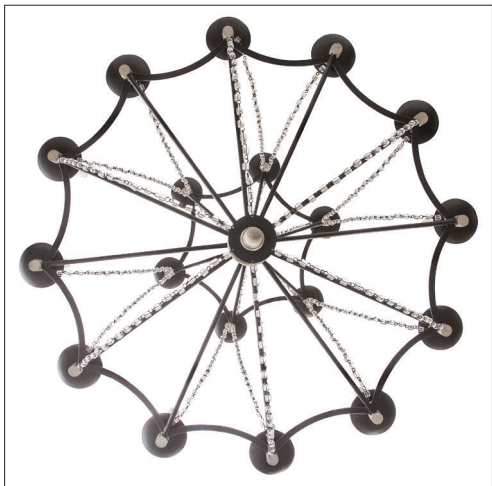

IATESTA  
STUDIO

LEIDEN CHANDELIER - SIZE II

41-0307-II  
36" Dia. x 43.5"H

Hand Made in Maryland  
 410.604.0360 (P)  
 410.604.0363 (F)  
 info@iatestastudio.com  
 iatestastudio.com

**NOTE:** Due to variations in printing, the colors shown here cannot absolutely represent true quality and hue. Prior to ordering, please confirm details of this tearsheet and reference finish samples available through your local showroom or sales representative. Line drawings are not drawn to scale.

## CUSTOM SUGGESTIONS

Standard

Standard Size I

Eliminate crystal

Eliminate crystal Size I

Standard Leiden Sconce Size I

Standard Leiden Sconce Size II

## LEIDEN CHANDELIER - SIZE II

41-0307-II

36" Dia. x 43.5"H

Turning Species: Mahogany

Turning Finish: M205 / Weathered Mahogany

Frame Finish: T102 / Natural Steel

Accent: Silver Leaf

18 lights / candelabra sockets / max wattage 40W