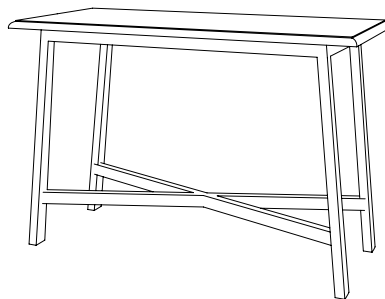

IATESTA  
STUDIO

LOCHLEVEN CONSOLE

13-1410  
48"W x 22"D x 33"H

IATESTA FURNITURE  
STUDIO LIGHTING  
ACCESSORIES  
TEXTILES

CUSTOM SUGGESTIONS

Standard

As a center table

As a trapezoid console

Add more legs

As a rectangle console

As a demilune console

Hand Made in Maryland  
410.604.0360 (P)  
410.604.0363 (F)  
info@iatestastudio.com  
iatestastudio.com

**NOTE:** Due to variations in printing, the colors shown here cannot absolutely represent true quality and hue. Prior to ordering, please confirm details of this tearsheet and reference finish samples available through your local showroom or sales representative. Line drawings are not drawn to scale.

LOCHLEVEN CONSOLE

13-1410

48"W x 22"D x 33"H

Species: Walnut

Finish: W211 / Lochleven

Top and legs hand scraped

Custom sizes and finishes available

iatestastudio.com