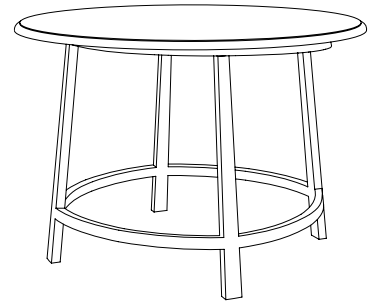

IATESTA  
STUDIO

LOCHLEVEN CONSOLE

13-1410  
48"W x 22"D x 33"H

IATESTA FURNITURE  
STUDIO LIGHTING  
ACCESSORIES  
TEXTILES

CUSTOM SUGGESTIONS

Standard

As a center table

As a trapezoid console

Add more legs

As a rectangle console

As a demilune console

Hand Made in Maryland  
410.604.0360 (P)  
410.604.0363 (F)  
info@iatestastudio.com  
iatestastudio.com

**NOTE:** Due to variations in printing, the colors shown here cannot absolutely represent true quality and hue. Prior to ordering, please confirm details of this tearsheet and reference finish samples available through your local showroom or sales representative. Line drawings are not drawn to scale.

LOCHLEVEN CONSOLE

13-1410

48"W x 22"D x 33"H

Species: Walnut

Finish: W211 / Lochleven

Top and legs hand scraped

Custom sizes and finishes available

iatestastudio.com