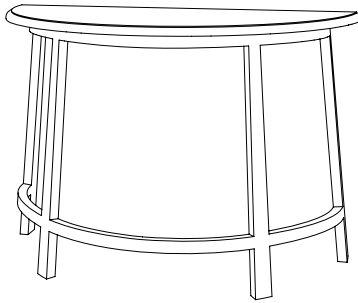

IATESTA  
STUDIO

LOCHLEVEN CONSOLE

13-1410  
48"W x 22"D x 33"H

IATESTA FURNITURE  
STUDIO LIGHTING  
ACCESSORIES  
TEXTILES

CUSTOM SUGGESTIONS

Standard

As a center table

As a trapezoid console

Add more legs

As a rectangle console

As a demilune console

Hand Made in Maryland  
410.604.0360 (P)  
410.604.0363 (F)  
info@iatestastudio.com  
iatestastudio.com

**NOTE:** Due to variations in printing, the colors shown here cannot absolutely represent true quality and hue. Prior to ordering, please confirm details of this tearsheet and reference finish samples available through your local showroom or sales representative. Line drawings are not drawn to scale.

LOCHLEVEN CONSOLE

13-1410

48"W x 22"D x 33"H

Species: Walnut

Finish: W211 / Lochleven

Top and legs hand scraped

Custom sizes and finishes available

iatestastudio.com