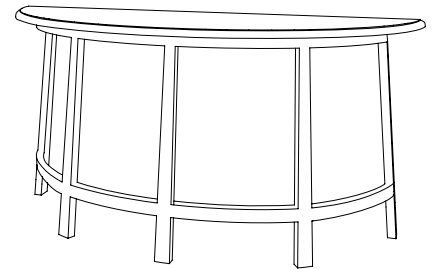

IATESTA  
STUDIO

LOCHLEVEN CONSOLE

13-1410  
48"W x 22"D x 33"H

IATESTA FURNITURE  
STUDIO LIGHTING  
ACCESSORIES  
TEXTILES

CUSTOM SUGGESTIONS

Standard

As a center table

As a trapezoid console

Add more legs

As a rectangle console

As a demilune console

Hand Made in Maryland  
410.604.0360 (P)  
410.604.0363 (F)  
info@iatestastudio.com  
iatestastudio.com

**NOTE:** Due to variations in printing, the colors shown here cannot absolutely represent true quality and hue. Prior to ordering, please confirm details of this tearsheet and reference finish samples available through your local showroom or sales representative. Line drawings are not drawn to scale.

LOCHLEVEN CONSOLE

13-1410

48"W x 22"D x 33"H

Species: Walnut

Finish: W211 / Lochleven

Top and legs hand scraped

Custom sizes and finishes available

iatestastudio.com