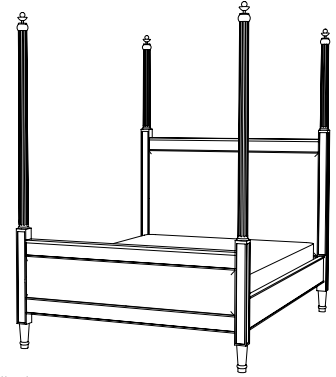

Eliminate canopy