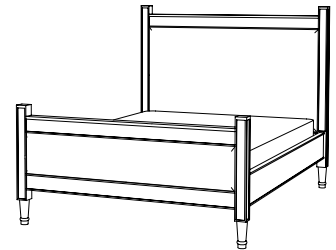

## CUSTOM SUGGESTIONS

Standard

Eliminate canopy

Shorten posts

Eliminate posts

Eliminate footboard

Headboard only

## LOGAN FOUR-POST BED

61-0922-Q

Queen Size (Shown): 67"W x 89"D x 93.5"H

Eastern King Size: 83"W x 89"D x 93.5"H

California King Size: 79"W x 93"D x 93.5"H

HB: 57"H; FB: 30.5"H

Species: Walnut

Finish: W205 / Wexford