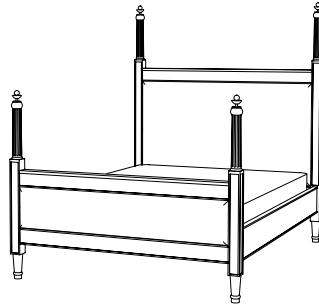

Shorten posts