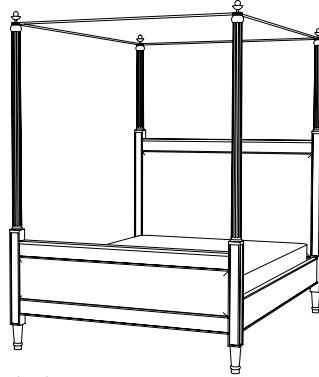

IATESTA FURNITURE LIGHTING ACCESSORIES TEXTILES STUDIO

CUSTOM SUGGESTIONS

Standard