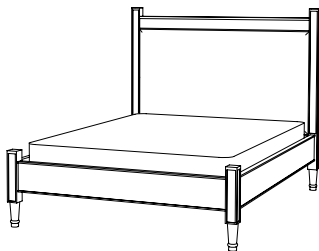

## CUSTOM SUGGESTIONS

Standard

Eliminate canopy

Shorten posts

Eliminate posts

Eliminate footboard

Headboard only

## LOGAN FOUR-POST BED

61-0922-Q

Queen Size (Shown): 67"W x 89"D x 93.5"H

Eastern King Size: 83"W x 89"D x 93.5"H

California King Size: 79"W x 93"D x 93.5"H

HB: 57"H; FB: 30.5"H

Species: Walnut

Finish: W205 / Wexford